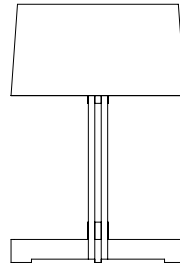

FAD

Miguel Milá, 1973

Table lamps

Originally conceived to light the erstwhile central headquarters of FAD (Fostering Arts and Design) – one of the foremost associations of Barcelona city since 1903 and a spearhead for decades in promoting architecture and perspective arts in Spain – the FAD table and floor lamps once again strike a chord as an example of truly understood industrial craftsmanship by no means folkloric.

A solid cylinder oak structure, with four openings hollowed out lengthwise, produces a symmetrical vertical shaft that supports an almost cylindrical white linen shade. The striking cross-shaped base, exuding Miguel Milá's creation, is the same size as the lower circumference of the shade. Unadulterated simplicity without surrendering to pointless frills.

GENERAL DESCRIPTION

Natural oak wood structure.

White linen lampshade.

Electric cable length: 2,25 m / 88.6"

LIGHT SOURCE

Recommended light sources
(adjustable):

LED bulb: 6 W

Compact fluorescent: 20 W

Incandescent: Max. 100 W

E27 - E26

(Max. hgt. 105 mm / 4.1")

Light source not included.

Dimmer included.

Compatible with bulbs of the
Energy efficiency class (E.E.C):

A++... E.

Suitable only for indoor use.

Always use the light source
recommended or equivalent.

Input voltaje : 100, 120, 230 Vac.

(50 Hz / 60 Hz). According to destination.

APPROXIMATE WEIGHT (unpacked)

2,7 kg / 5.9 lb