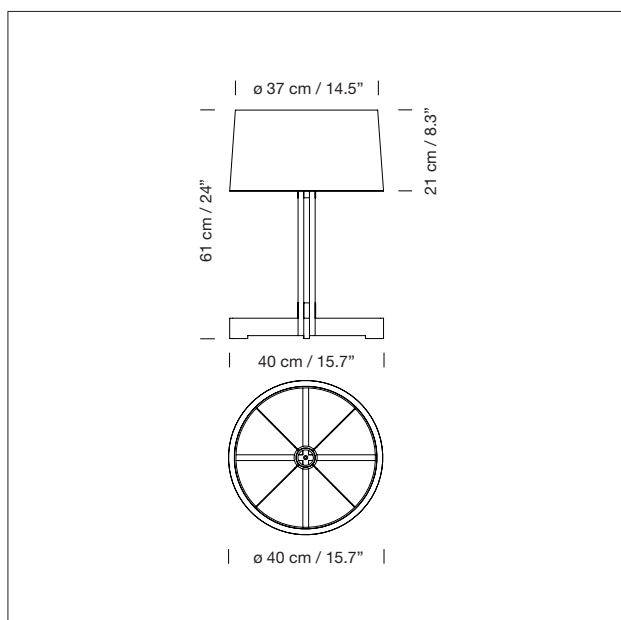

SANTA & COLE

REGULATIONS

CE

IP 20

UNE-EN 60598

UNE-EN 55015

UNE-EN 60529

Non-class 2

Dry location only

UL-153

E-352592

MAINTENANCE

Clean with a smooth cloth. Do not use ammonia, solvents or abrasive cleaning products.

OTHERS

The lamp is delivered in different packages.

The assembly instructions are delivered with the product.

MODEL

COLLECTION

Table lamp

Floor lamp