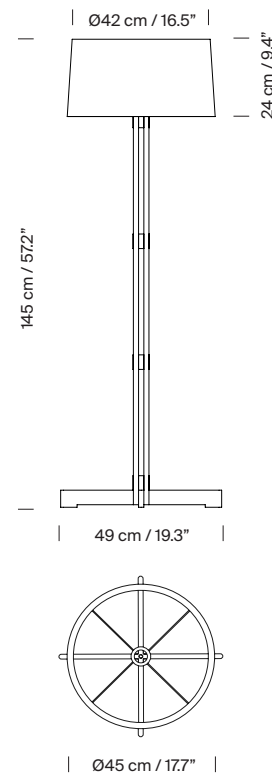

Model B: FAD Fija

Collection:

Table lamps

Floor lamps