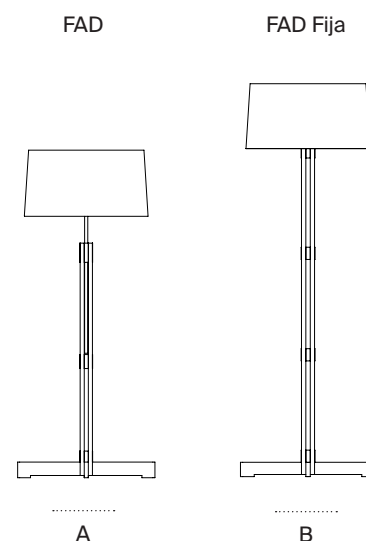

FAD

Miguel Milá. 1974
Floor Lamps

Originally designed for the headquarters of Barcelona's FAD (Fostering Arts and Design Association). The FAD was founded in 1903 by a group of artisans and architects deeply concerned about the consequences of industrialisation. For decades, the association has been a pioneer advocate for Spanish architecture and projective arts. Milá's timeless design is a true expression of industrial craftsmanship.

A hollowed cylindrical oak structure, creates a vertical symmetry that gracefully supports a white linen shade. The cross-shaped legs that recall other classics by Miguel Milá, share the same dimensions as the shade's lower circumference.

Designed without artifice, the FAD floor and table lamps spark emotion through their simplicity. Both formats allow adjustable light intensity.

General description:

Natural oak wood structure.

White linen lampshade.

(A) Height-adjustable.

Electric cable length: 2,5 m / 98.4"

Approximate weight (unpacked):

(A) FAD: 3 kg / 6.6 lb

(B) FAD Fija: 3 kg / 6.6 lb

Technical information:

Includes dimmable light source (CE market):

LED bulb: 12 W / 1.521 lm / 2700 K / A++ (subject to updates in LED technology).

E27 - E26 / Max. hgt. 130 mm / 5.1" / Max. power 100 W

Includes dimmer (dimmable light source required).

Compatible with bulbs of the Energy efficiency class (E.E.C): A++ ... E.

Suitable only for indoor use.

Always use the light source recommended or equivalent.

Input voltage: 100, 120, 230 Vac.

(50 Hz / 60 Hz). According to destination