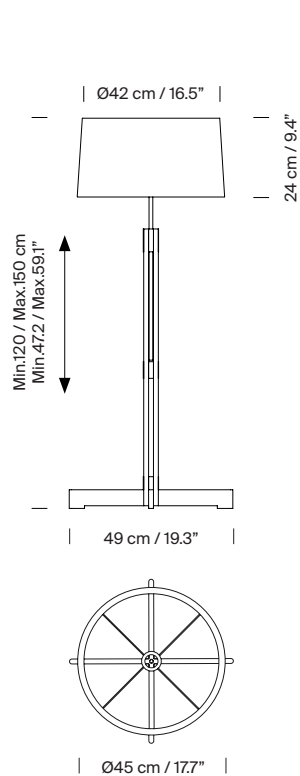

FAD

Miguel Milá. 1974
Floor Lamps

Regulations:

CE
UNE-EN 60598
UNE-EN 55015
UNE-EN 60529

UL

Dry location only
UL-1598
E-352592

Maintenance:

Clean with a smooth cloth. Do not use ammonia, solvents or abrasive cleaning products.

Others:

The lamp is delivered in different packages.
The assembly instructions are delivered with the product.

Model A: FAD