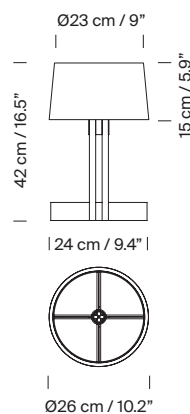

FAD

Miguel Milá. 1973
Table Lamps

Regulations:

CE
UNE-EN 60598
UNE-EN 55015
UNE-EN 60529

UL

Dry location only
UL-153
E-352592

Maintenance:

Clean with a smooth cloth. Do not use ammonia, solvents or abrasive cleaning products.

Others:

(A) The lamp is delivered in one package.
(B) The lamp is delivered in different packages.
The assembly instructions are delivered with the product.

Model A: FAD Menor