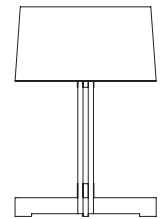

FAD

B

Originally designed for the headquarters of Barcelona's FAD (Fostering Arts and Design Association). The FAD was founded in 1903 by a group of artisans and architects deeply concerned about the consequences of industrialization. For decades, the association was a pioneer advocate for Spanish architecture and projective arts.

After experimenting with four leftover pieces of wood, Miguel Milá created the FAD lamp. Its cylindrical oak column creates a vertical symmetry that gracefully supports an almost cylindrical white linen shade. The cross-shaped legs that recall other classics by Miguel Milá, share the same dimensions as the shade's lower circumference. Available in two dimensions: FAD, the larger version allows the light to be dimmed, and FAD menor, is suitable for less light intensity requirements.

General description:

Natural oak wood structure.

White linen lampshade.

Electric cable length: 2,25 m / 88.6"

Approximate weight (unpacked):

(A) FAD Menor: 0,9 kg / 1.9 lb

(B) FAD: 2,7 kg / 5.9 lb

Technical information:

Light source included (CE market):

(B) Dimmable

(A/B) LED bulb: 4,5 W / 470 lm / 2.700K / A++ (subject to updates in LED technology).

E27 - E26 / Max. hgt. 105 mm / 4.1" / Max. power 60 W

(B) Includes dimmer (dimnable light source required).

Compatible with bulbs of the Energy efficiency class (E.E.C): A++... E.

Suitable only for indoor use.

Always use the light source recommended or equivalent.

Input voltage: 100, 120, 230 Vac.

(50 Hz / 60 Hz). According to destination