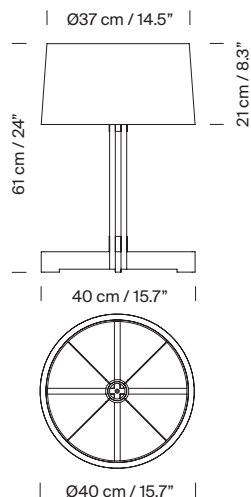

Model B: FAD

Collection:

Table lamps

Floor lamps