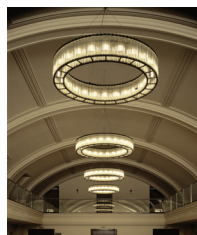

Estadio Singular

Miguel Milá. 2023
Wall lamp

SANTA & COLE

European version

American version

Wet locations

To simplify alludes to investigating the essence of a product. While preserving its traditional character, the Estadio family evolves from the ring to a single, simple column to satisfy new functions. A discreet aluminium body, in black or white, holds the historic glass brick.

Solid and adapted for outdoor use, its repetition delimits the perimeter and points the way forward, both inside and out.

General description:

White or texturized black metal structure.
Glass block shade.
Suitable for outdoor use.
Suitable for Wet locations.
Suitable for Outlet Box (American version).

Model (European version):

Model (American version):

Collection:

Wall lamps

Pendant lamps

Estadio

Estadio Singular

Estadio

Línea Estadio