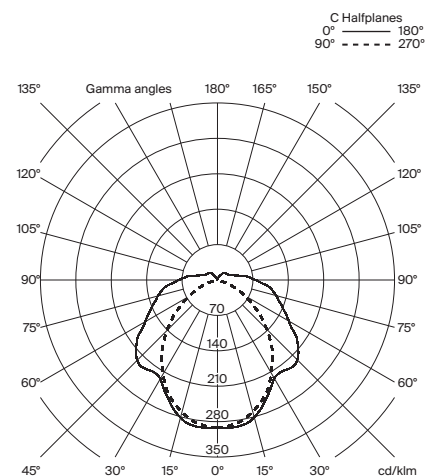

Estadio Singular

Miguel Milá. 2023
Wall lamp

SANTA & COLE

Wet locations

To simplify alludes to investigating the essence of a product. While preserving its traditional character, the Estadio family evolves from the ring to a single, simple column to satisfy new functions. A discreet aluminium body, in black or white, holds the historic glass brick.

Solid and adapted for outdoor use, its repetition delimits the perimeter and points the way forward, both inside and out.

General description:

White or texturized black metal structure.
Glass block shade.
Suitable for outdoor use.
Suitable for Wet locations.
Suitable for Outlet Box (American version).

Approximate weight (unpacked):

European version: 1,86 kg / 4.1 lb
American version: 2,5 kg / 5.5 lb

Technical information:

Light source included (dimmable):
LED Module

Rated input wattage: 4 W
Operating voltage: 120 mA
CCT: 2.700 K
CRI: 90
Lifetime: 40.000 h
Luminous flux: 204 lm

Built-in dimmable LED

European version: suitable for dimming 1-10V / DALI. Not included external dimmer switch 1-10V / DALI.
American version: suitable for dimming 1-10V. Not included external dimmer switch 1-10V.
Suitable for outdoor use.

Input voltage: 100 ~ 277 Vac.
(50 Hz / 60 Hz). According to destination.