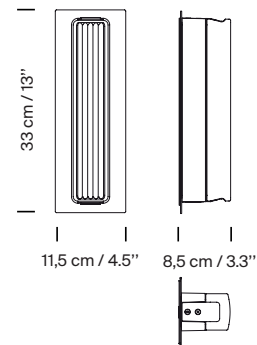

Model (American version):