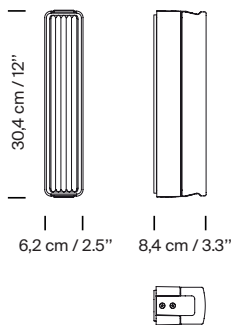

Estadio Singular

Miguel Milá. 2023
Wall lamp

Regulations:

European version
UNE-EN 60598
UNE-EN 55015
UNE-EN 60529

American version
Wet locations
UL-1598
E-336377

Maintenance:

Clean with a smooth cloth. Do not use ammonia, solvents or abrasive cleaning products.

Others:

The lamp is delivered in one package.
The assembly instructions are delivered with the product.

Model (European version):