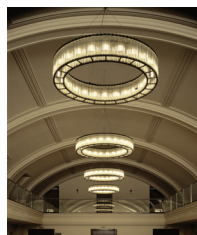

Estadio Singular

Miguel Milá. 2023
Wall lamp

SANTA & COLE

European version

American version

Wet locations

To simplify alludes to investigating the essence of a product. While preserving its traditional character, the Estadio family evolves from the ring to a single, simple column to satisfy new functions. A discreet aluminium body, in black or white, holds the historic glass brick.

Solid and adapted for outdoor use, its repetition delimits the perimeter and points the way forward, both inside and out.

General description:

White or texturized black metal structure.
Glass block shade.
Suitable for Outlet Box (American version).

Model (European version):

Model (American version):

Collection:

Wall lamps

Pendant lamps

Estadio

Estadio Singular

Estadio

Línea Estadio