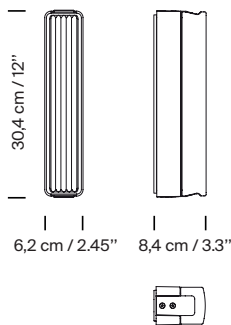

Estadio Singular

Miguel Milá. 2023
Wall lamp

Regulations:

European version
UNE-EN 60598
UNE-EN 55015
UNE-EN 60529

American version
Wet locations
UL-1598
E-336377

Maintenance:

Clean with a smooth cloth. Do not use ammonia, solvents or abrasive cleaning products.

Others:

The lamp is delivered in one package.
The assembly instructions are delivered with the product.

Model (European version):