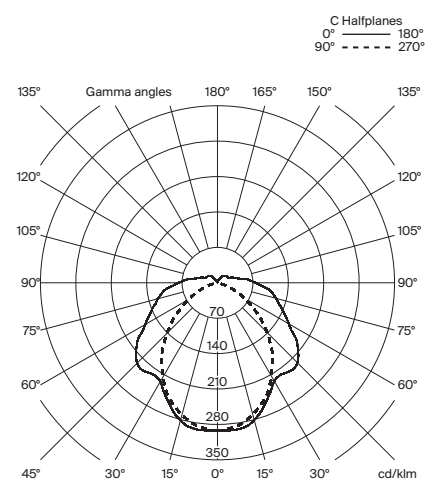

Estadio Singular

Miguel Milá. 2023
Wall lamp

SANTA & COLE

Wet locations

To simplify alludes to investigating the essence of a product. While preserving its traditional character, the Estadio family evolves from the ring to a single, simple column to satisfy new functions. A discreet aluminium body, in black or white, holds the historic glass brick.

Solid and adapted for outdoor use, its repetition delimits the perimeter and points the way forward, both inside and out.

General description:

White or texturized black metal structure.
Glass block shade.
Suitable for Outlet Box (American version).

Approximate weight (unpacked):

European version: 1,86 kg / 4,1 lb
American version: 2,5 kg / 5,5 lb

Technical information:

Light source included (dimmable):
LED Module

Rated input wattage: 4 W
Operating voltage: 120 mA
CCT: 2.700 K
CRI: 90
Lifetime: 40.000 h
Luminous flux: 204 lm

Built-in dimmable LED

European version: suitable for dimming 1-10V / DALI. Not included external dimmer switch 1-10V / DALI.
American version: suitable for dimming 1-10V. Not included external dimmer switch 1-10V.
Suitable for outdoor use.

Input voltage: 100 ~ 277 Vac.
(50 Hz / 60 Hz). According to destination.