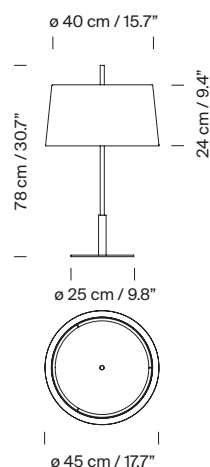

Model B: Diana