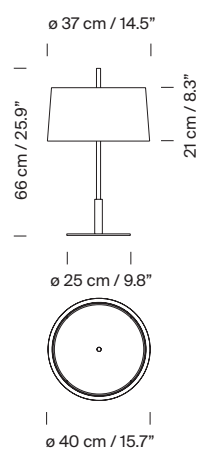

Diana

Federico Correa, Alfonso Milá, Miguel Milá. 1991
Table lamps

Regulations:

European version
UNE-EN 60598
UNE-EN 55015
UNE-EN 60529

American version
Dry location only
UL-153
E-352592

Maintenance:

Clean with a smooth cloth. Do not use ammonia, solvents or abrasive cleaning products.

Others:

The lamp is delivered in different packages.
The assembly instructions are delivered with the product.

Model A: Diana Menor