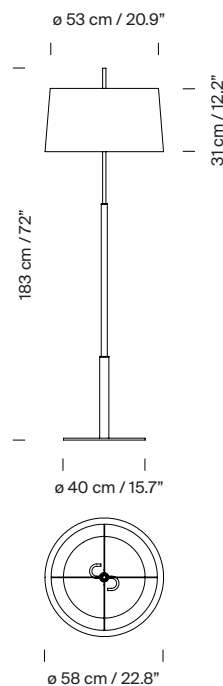

Model B: Diana Mayor

Codes / European Version

Metallic structure	Code
Satin nickel	DIASB05
Chrome-plated	DIASB06

Codes / American Version

Metallic structure	Code
Satin nickel	DIASB05UL
Chrome-plated	DIASB06UL

Collection:

Table lamps

Floor lamps