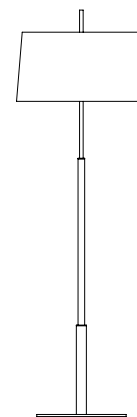

Diana

Federico Correa, Alfonso Milá, Miguel Milá. 1991
Floor lamps

Metal structure:

Satin nickel

Chrome-plated

Diana

A

Diana Mayor

B

Classic, modern, slender, and confident. Diana features a generous central metal base that tapers into a slimmer shaft as it rises, culminating in a softly tapered parchment drum. Two bulbs are arranged such as to provide lighting without creating shadows, ensuring a warm, balanced glow. Available in both its original and a smaller size.

General description:

Metal structure with satin nickel or chrome-plated finish.

(A) Diana: white parchment lampshade with translucent white parchment upper diffuser*

(B) Diana Mayor: white parchment lampshade no upper diffuser.

Others:

The lamp is delivered in different packages.
The assembly instructions are delivered with the product.

Models / Codes:

Model A: Diana

Codes / European Version

Metallic structure	Code
Satin nickel	DIASA05
Chrome-plated	DIASA06