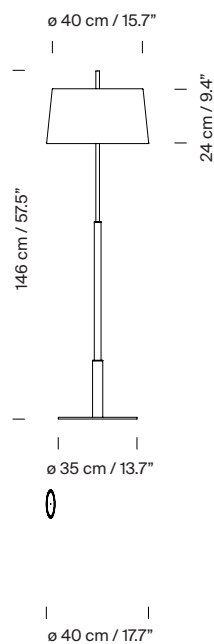

General description:

Metal structure with satin nickel or chrome-plated finish.

(A) Diana: white parchment lampshade with translucent white parchment upper diffuser*

(B) Diana Mayor: white parchment lampshade no upper diffuser.

*Upper diffuser for energy saving bulbs only.

Electric cable length:

(A) Diana: 3 m / 117"

(B) Diana Mayor: 2,5 m / 97.5"

Approximate weight (unpacked):

(A) Diana 9,6 kg / 21.1 lb

(B) Diana Mayor: 12,5 kg / 27.5 lb

Technical information:

European version: Dimmable light source included

American version: Recommended dimmable light source (not included)

2 x LED bulb: 11 W / 1.521 lm / 2700 K

E27 - E26 / Max. hgt. 137 mm / 5.4"

Others:

The lamp is delivered in different packages.
The assembly instructions are delivered with the product.

Models / Codes:

Model A: Diana

Codes / European Version

Metallic structure	Code
Satin nickel	DIASA05
Chrome-plated	DIASA06