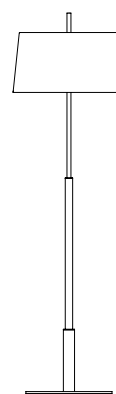

Diana

Federico Correa, Alfonso Milá, Miguel Milá. 1991
Floor lamps

Metal structure:

Satin nickel

Chrome-plated

Diana

A

Diana Mayor

B

Classic, modern, slender, and confident. Diana features a generous central metal base that tapers into a slimmer shaft as it rises, culminating in a softly tapered parchment drum. Two bulbs are arranged such as to provide lighting without creating shadows, ensuring a warm, balanced glow. Available in both its original and a smaller size.

General description:

Metal structure with satin nickel or chrome-plated finish.

(A) Diana: white parchment lampshade with translucent white parchment upper diffuser*

(B) Diana Mayor: white parchment lampshade no upper diffuser.

Others:

The lamp is delivered in different packages.
The assembly instructions are delivered with the product.

Models / Codes:

Model A: Diana

Codes / European Version

Metallic structure	Code
Satin nickel	DIASA05
Chrome-plated	DIASA06