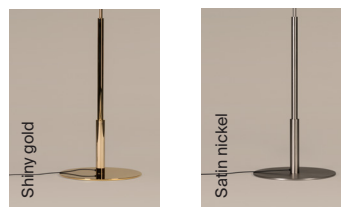

Diana

Federico Correa, Alfonso Milá, Miguel Milá. 1991
Floor lamps

Lampshade:

Metal structure:

Diana

Diana Mayor

A

B

Famous architect duo, Federico Correa and Alfonso Milá, once again enlisted the help of Alfonso's younger brother-designer Miguel Milá for this project. They were commissioned to design the lighting in the new office of Barcelona Mayor Pasqual Maragall, who oversaw the city's successful bid for the 1992 Olympics. The administrative office would also be frequented by a large body of the international political community and was in urgent need of a revamp that would showcase the high standard of Barcelona design on the world stage. Santa & Cole produced the original lamps, and in 1995 the company embarked on limited production of this series of lamps, named after the mayor's wife.

The Diana lamp is slender, sturdy and well-defined, retain the grace and definition that characterises the whole family. The Diana effortlessly combines a classic air with a modern design, both at home and at the office.

General description:

Metal structure with shiny gold or satin nickel.

(A) Diana: white linen lampshade with translucent white parchment upper diffuser or black linen lampshade with stone parchment upper diffuser.