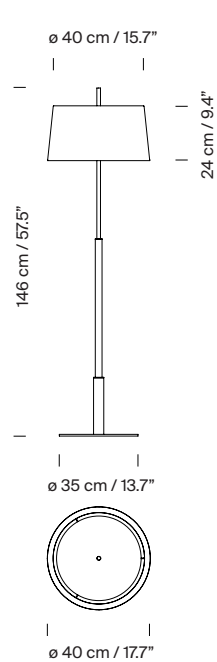

Diana

Federico Correa, Alfonso Milá, Miguel Milá. 1991
Floor lamps

Regulations:

European version
UNE-EN 60598
UNE-EN 55015
UNE-EN 60529

American version
Dry location only
UL-153
E-352592

Maintenance:

Clean with a smooth cloth. Do not use ammonia, solvents or abrasive cleaning products.

Others:

The lamp is delivered in different packages.
The assembly instructions are delivered with the product.

Model A: Diana