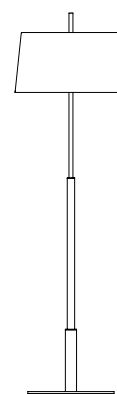

Diana

Federico Correa, Alfonso Milá, Miguel Milá. 1991
Floor lamps

Lampshade:

Metal structure:

Diana

Diana Mayor

A

B

General description:

Metal structure with shiny gold or satin nickel.

(A) Diana: white linen lampshade with translucent white parchment upper diffuser or black linen lampshade with stone parchment upper diffuser.

(B) Diana mayor: white or black linen lampshade no upper diffuser.

*Upper diffuser for energy saving bulbs only.

Electric cable length:

(A) Diana: 3 m / 117"

(B) Diana Mayor: 2,5 m / 97.5"

Approximate weight (unpacked):