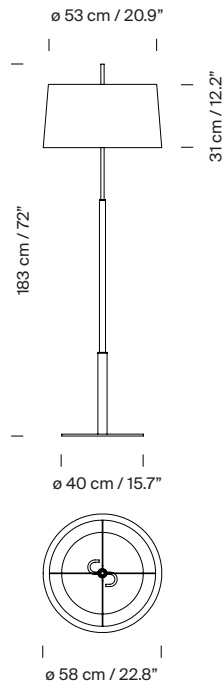

Model B: Diana Mayor

Collection:

Table lamps

Floor lamps

Tables