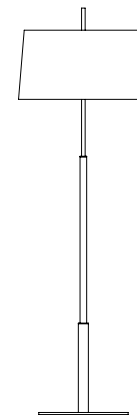

Diana

Federico Correa, Alfonso Milá, Miguel Milá. 1991
Floor lamps

Lampshade:

Metal structure:

Diana

Diana Mayor

A

B

General description:

Metal structure with shiny gold or satin nickel.

(A) Diana: white linen lampshade with translucent white parchment upper diffuser or black linen lampshade with stone parchment upper diffuser.

(B) Diana mayor: white or black linen lampshade no upper diffuser.

*Upper diffuser for energy saving bulbs only.

Electric cable length:

(A) Diana: 3 m / 117"

(B) Diana Mayor: 2,5 m / 97.5"

Approximate weight (unpacked):

(A) Diana 9,6 kg / 21.1 lb

(B) Diana Mayor: 12,5 kg / 27.5 lb

Technical information:

European version: Light source included (dimnable)

American version: Recommended dimnable light source (not included)

2 x LED bulb: 11 W / 1.521 lm / 2700K
E27 - E26 / Max. hgt. 137 mm / 5.4"