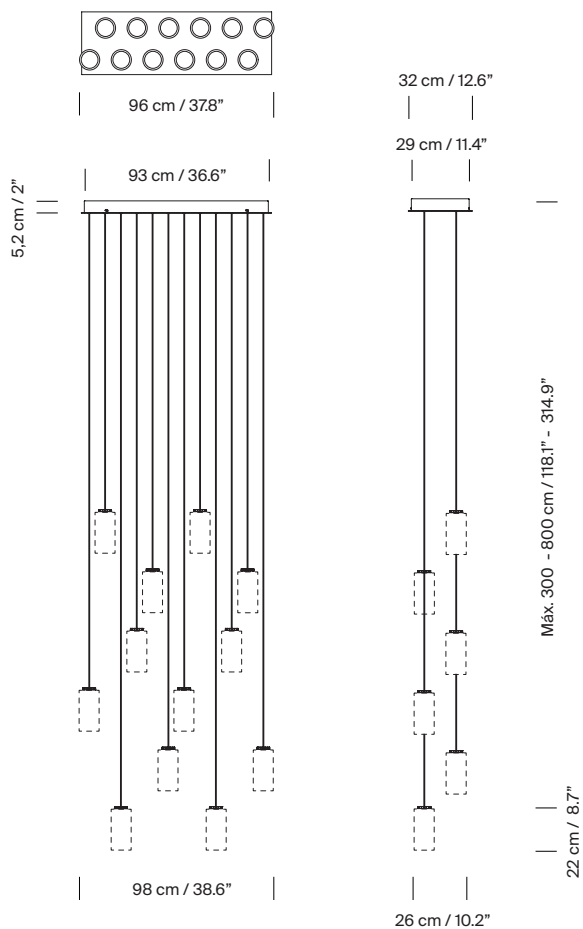

Model / Codes: Cirio Cascada 12

Codes / European Version

LED capsule	Dimming	Lampshade			
		White porcelain	Pana white porcelain	White opal glass	Polished brass
3 m / 118.1"	1-10 V	CICPD01	CICPD07	CICPD03	CICPD05
	DALI	CICPD01D	CICPD07D	CICPD03D	CICPD05D
8 m / 315"	1-10 V	CICPD02	CICPD08	CICPD04	CICPD06
	DALI	CICPD02D	CICPD08D	CICPD04D	CICPD06D

Codes / American Version

LED capsule	Dimming	Lampshade			
		White porcelain	Pana white porcelain	White opal glass	Polished brass
3 m / 118.1"	1-10 V	CICPD01UL	CICPD07UL	CICPD03UL	CICPD05UL
8 m / 315"	1-10 V	CICPD02UL	CICPD08UL	CICPD04UL	CICPD06UL