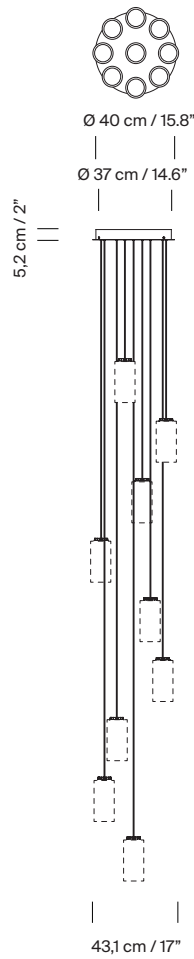

Model / Codes: Cirio Cascada 9

Spiral composition