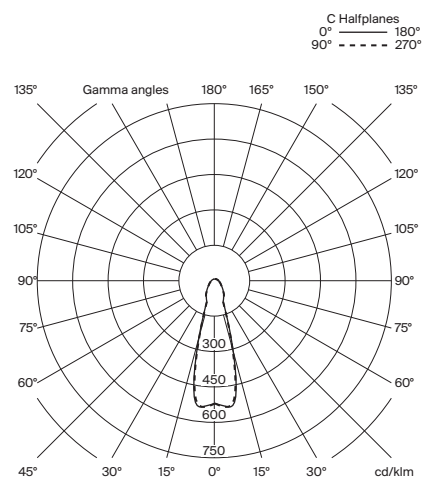

Cirio Cascada

Antoni Arola. 2017
Pendant lamps

Technical information:

Dimmable light source included
Capsule with LED module

Rated input wattage (LED capsule): 11 W
Operating current: 700 mA
CCT: 2.700 K
CRI: 90
Lifetime: 40.000 h

(A)

Rated input wattage: 47 W
Luminous flux:
Porcelain 1.110 lm
Pana Porcelain 3.760 lm
Glass 3.275 lm
Brass 1.185 lm

(B)

Rated input wattage: 66,5 W
Luminous flux:
Porcelain 1.554 lm
Pana Porcelain 5.264 lm
Glass 4.585 lm
Brass 1.659 lm

(C)

Rated input wattage: 83 W
Luminous flux:
Porcelain 1.998 lm
Pana Porcelain 6.768 lm
Glass 5.895 lm
Brass 2.133 lm

(D)

Rated input wattage: 109 W
Luminous flux:
Porcelain 2.664 lm
Pana Porcelain 9.024 lm
Glass 7.860 lm
Brass 2.844 lm

European version: suitable for dimming 1-10V / DALI. Not included external dimmer switch 1-10V / DALI.

American version: suitable for dimming 1-10V. Not included external dimmer switch 1-10V.

Suitable only for indoor use.
Always use this light source.

Input voltage: 120 ~ 277 Vac.
(50 Hz / 60 Hz). According to destination.

White porcelain lampshade