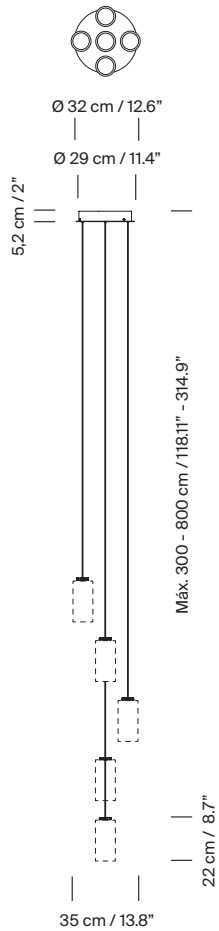

Model / Codes: Cirio Cascada 5

Spiral composition