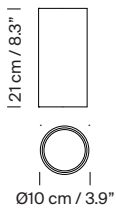

Cirio Cascada

Antoni Arola. 2017
Pendant lamps

Regulations:

European version
UNE-EN 60598
UNE-EN 55015
UNE-EN 62031
UNE-EN 61000-3-2
UNE-EN 60529
UNE-EN 61347-2-13

American version
Dry and damp location
UL-1598
UL-8750
E-336377

Maintenance:

Clean with a smooth cloth. Do not use ammonia, solvents or abrasive cleaning products.

Others:

The lamp is delivered in different packages.
The assembly instructions are delivered with the product.

Model: Lampshades

White porcelain