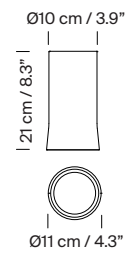

Cirio Cascada

Antoni Arola. 2017
Pendant lamps

Regulations:

European version
UNE-EN 60598
UNE-EN 55015
UNE-EN 62031
UNE-EN 61000-3-2
UNE-EN 60529
UNE-EN 61347-2-13

American version
Dry and damp location
UL-1598
UL-8750
E-336377

Maintenance:

Clean with a smooth cloth. Do not use ammonia, solvents or abrasive cleaning products.

Others:

The lamp is delivered in different packages.
The assembly instructions are delivered with the product.

Model: Lampshades

White porcelain

White Pana porcelain

White opal glass

Brass