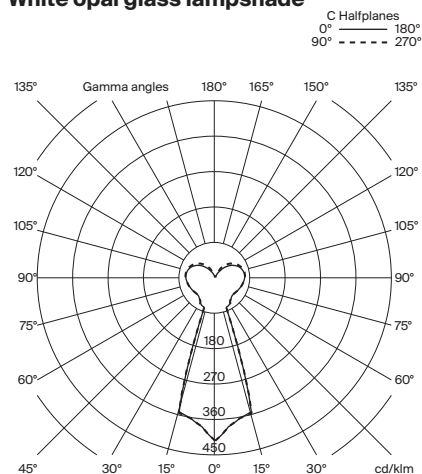

White opal glass lampshade