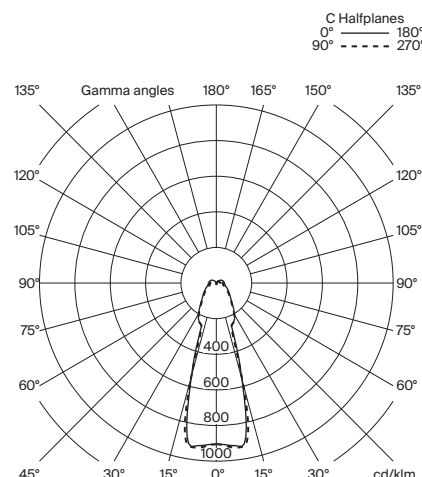

White Pana porcelain lampshade