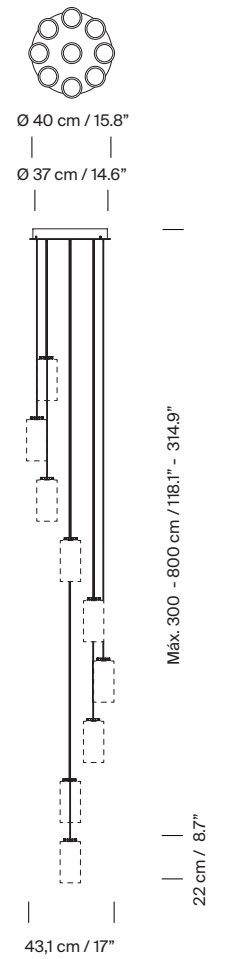

Random composition

Codes / European Version

LED capsule	Dimming	Lampshade			
		White porcelain	Pana white porcelain	White opal glass	Polished brass
3 m / 118.1"	1-10 V	CICPC01	CICPC07	CICPC03	CICPC05
	DALI	CICPC01D	CICPC07D	CICPC03D	CICPC05D
8 m / 315"	1-10 V	CICPC02	CICPC08	CICPC04	CICPC06
	DALI	CICPC02D	CICPC08D	CICPC04D	CICPC06D

Codes / American Version

LED capsule	Dimming	Lampshade			
		White porcelain	Pana white porcelain	White opal glass	Polished brass
3 m / 118.1"	1-10 V	CICPC01UL	CICPC07UL	CICPC03UL	CICPC05UL
8 m / 315"	1-10 V	CICPC02UL	CICPC08UL	CICPC04UL	CICPC06UL