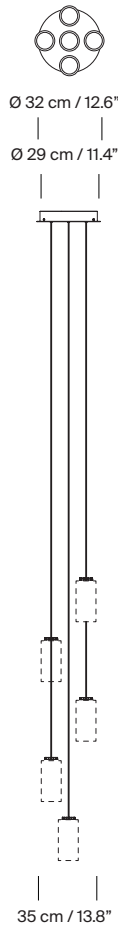

Random composition

Codes / European Version

LED capsule	Dimming	Lampshade			
		White porcelain	Pana white porcelain	White opal glass	Polished brass
3 m / 118.1"	1-10 V	CICPA01	CICPA07	CICPA03	CICPA05
	DALI	CICPA01D	CICPA07D	CICPA03D	CICPA05D
8 m / 315"	1-10 V	CICPA02	CICPA08	CICPA04	CICPA06
	DALI	CICPA02D	CICPA08D	CICPA04D	CICPA06D

Codes / American Version

LED capsule	Dimming	Lampshade			
		White porcelain	Pana white porcelain	White opal glass	Polished brass
3 m / 118.1"	1-10 V	CICPA01UL	CICPA07UL	CICPA03UL	CICPA05UL
8 m / 315"	1-10 V	CICPA02UL	CICPA08UL	CICPA04UL	CICPA06UL