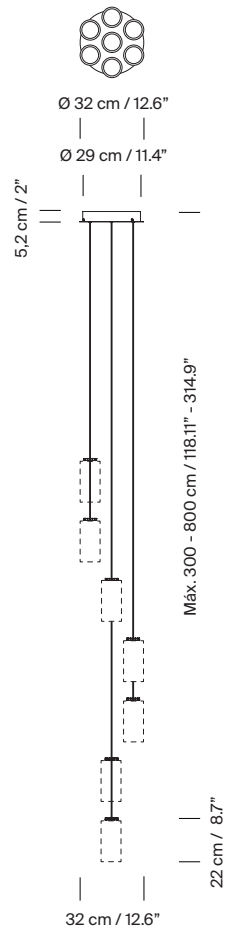

Model / Codes: Cirio Cascada 7

Spiral composition