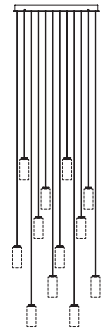

### Canopies:

5 Circular

7 Circular

9 Circular

12 Rectangular

A

B

C

D

Cirio Cascada features a compact, ornamental design. This shimmering cascade of light lends a warm atmosphere to large spaces; ideal for staircases and high ceilings of different heights.

Cirio is a system that provides customisable solutions for vertical lighting by combining structures, shades and light textures. The pendant lamp can be used alone or arranged in rows or clusters to illuminate larger areas, in forms such as the Chandelier, Cascada, Circular, Lineal, Oval or Múltiple. A perfect combination of repeated elements. The fusion of technology and tradition; innovation through craftsmanship. A truly unique lighting experience.

### General description:

Capsule with LED module, translucent white diffuser and heat sink with black matte finish.

4 lampshade options: white porcelain, white Pana porcelain, white opal glass and polished brass.

Matte black metal canopies family (3 circular options and 1 rectangular) with integrated equipment:

(A) Ø32 cm / 12.6" for 5 lampshades.

(B) Ø32 cm / 12.6" for 7 lampshades.

(C) Ø40 cm / 15.8" for 9 lampshades.