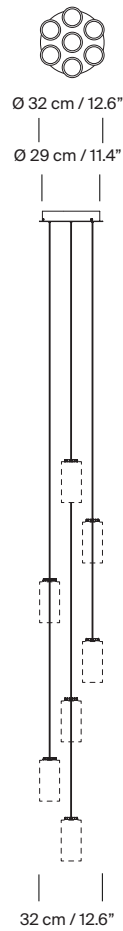

Random composition

Codes / European Version

LED capsule	Dimming	Lampshade			
		White porcelain	Pana white porcelain	White opal glass	Polished brass
3 m / 118.1"	1-10 V	CICPB01	CICPB07	CICPB03	CICPB05
	DALI	CICPB01D	CICPB07D	CICPB03D	CICPB05D
8 m / 315"	1-10 V	CICPB02	CICPB08	CICPB04	CICPB06
	DALI	CICPB02D	CICPB08D	CICPB04D	CICPB06D

Codes / American Version

LED capsule	Dimming	Lampshade			
		White porcelain	Pana white porcelain	White opal glass	Polished brass
3 m / 118.1"	1-10 V	CICPB01UL	CICPB07UL	CICPB03UL	CICPB05UL
8 m / 315"	1-10 V	CICPB02UL	CICPB08UL	CICPB04UL	CICPB06UL