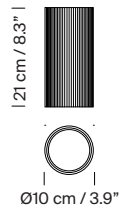

White Pana porcelain