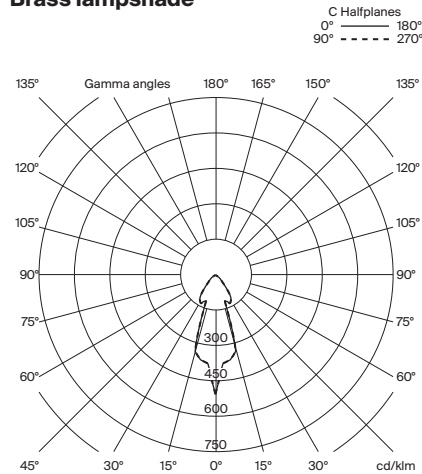

Brass lampshade