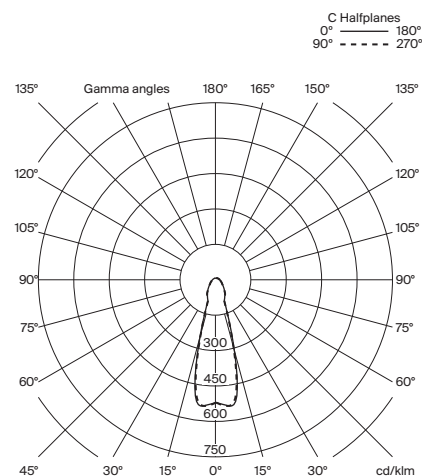

(B) 10 Light sources

Rated input wattage: 44,5 W
Luminous flux:
Porcelain 1.230 lm
Pana Porcelain 1.750 lm
Glass 3.620 lm
Brass 1.310 lm

(C) 15 Light sources

Rated input wattage: 66,5 W
Luminous flux:
Porcelain 1.845 lm
Pana Porcelain 2.625 lm
Glass 5.430 lm
Brass 1.965 lm

European version: regulation DALI / DSI / SWITCH DIM.
Not included external dimmer switch.

Suitable only for indoor use.
Always use this light source.

Input voltage: 120 ~ 277 Vac.
(50 Hz / 60 Hz). According to destination

Rectangular canopy:

Rated input wattage (LED capsule): 11 W
Operating current: 700 mA
CCT: 2.700 K
CRI: 90
Lifetime: 40.000 h

(A) 5 Light sources

Rated input wattage: 50 W
Luminous flux:
Porcelain 1.110 lm
Pana Porcelain 1.535 lm
Glass 3.280 lm
Brass 1.185 lm

(B) 10 Light sources

Rated input wattage: 92,5 W
Luminous flux:
Porcelain 2.220 lm
Pana Porcelain 3.070 lm
Glass 6.580 lm
Brass 2.370 lm

(C) 15 Light sources

Rated input wattage: 134 W
Luminous flux:
Porcelain 3.330 lm
Pana Porcelain 4.605 lm
Glass 9.840 lm
Brass 3.555 lm

European version regulation 1-10V / DALI.
Not included external dimmer switch.
American version regulation 1-10V.
Not included external dimmer switch.

Suitable only for indoor use.
Always use this light source.

Input voltage: 120 ~ 277 Vac.
(50 Hz / 60 Hz). According to destination

White porcelain lampshade