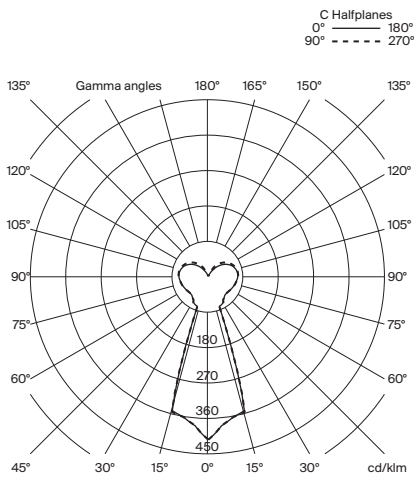

White opal glass lampshade