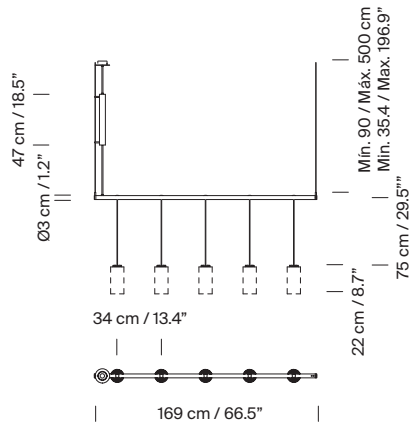

Models / Codes: European Version

Model A: Cirio Lineal 1 module

Circular canopy