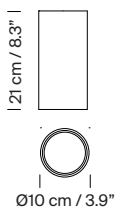

Model: Lampshades

White porcelain