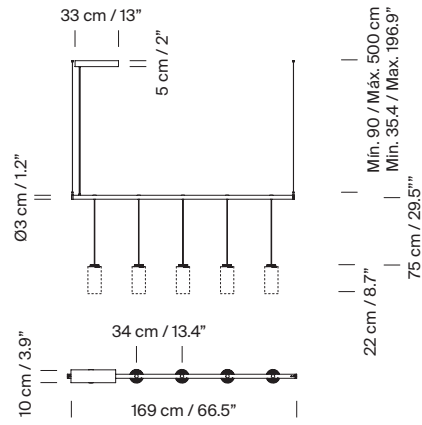

Rectangular canopy

Lampshade	Canopy	Dimming	Code
White porcelain	Circular	DALI / DSI / SWITCH DIM	CILPA01
	Rectangular	1-10V	CILPA02
	Rectangular	DALI	CILPA02D
White Pana porcelain	Circular	DALI / DSI / SWITCH DIM	CILPA07
	Rectangular	1-10V	CILPA08
	Rectangular	DALI	CILPA08D
White opal glass	Circular	DALI / DSI / SWITCH DIM	CILPA03
	Rectangular	1-10V	CILPA04
	Rectangular	DALI	CILPA04D
Brass	Circular	DALI / DSI / SWITCH DIM	CILPA05
	Rectangular	1-10V	CILPA06
	Rectangular	DALI	CILPA06D