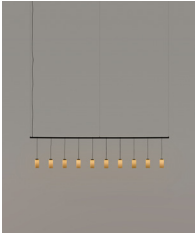

### General description:

Capsule with LED module, translucent white diffuser and heat sink with black matte finish.

4 lampshade options: white porcelain, white Pana porcelain, white opal glass and polished brass.

**Model B:** Cirio Lineal 2 modules - Rectangular canopy

Lampshade	Code
White porcelain	CIRPB02UL
White Pana porcelain	CIRPB08UL
White opal glass	CIRPB04UL
Brass	CIRPB06UL

**Model C:** Cirio Lineal 3 modules - Rectangular canopy - Contact Santa & Cole team for other configurations

Lampshade	Code
White porcelain	CIRPC02UL
White Pana porcelain	CIRPC08UL
White opal glass	CIRPC04UL
Brass	CIRPC06UL

**Collection:**  
Pendant lamps

Cirio Simple

Cirio Múltiple

Cirio Cascada

Cirio Circular

Cirio Oval

Cirio Chandelier

**Wall lamps**

Cirio Lineal

Cirio Cuadrada

Cirio Pana

Cirio