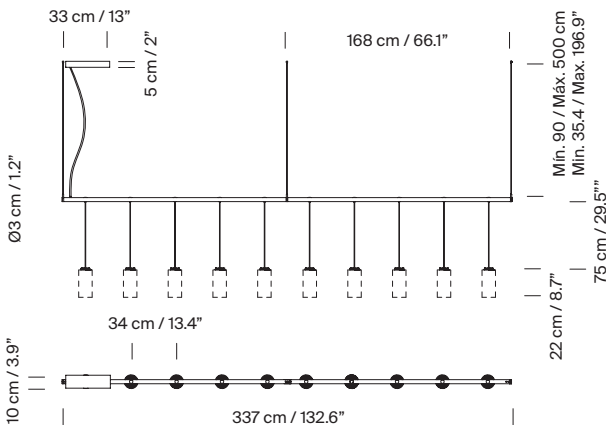

Model B: Cirio Lineal 2 modules - Rectangular canopy

Lampshade	Code
White porcelain	CIRPB02UL
White Pana porcelain	CIRPB08UL
White opal glass	CIRPB04UL
Brass	CIRPB06UL