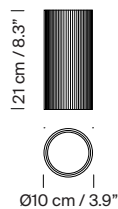

White Pana porcelain