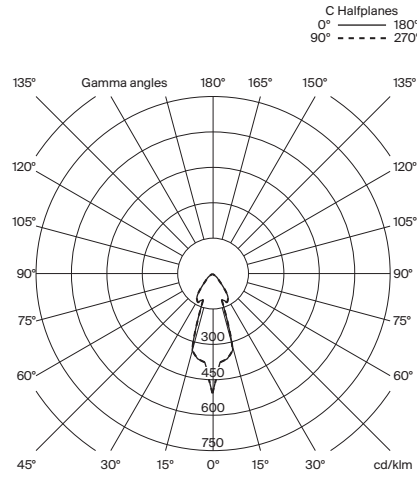

Brass lampshade

Regulations:

European version
UNE-EN 60598
UNE-EN 55015
UNE-EN 62031
UNE-EN 60529
UNE-EN 61000-3-2

American version
Dry and damp location
UL-1598
UL-8750

Maintenance:

Clean with a smooth cloth. Do not use ammonia, solvents or abrasive cleaning products.

Others:

The lamp is delivered in different packages.
The assembly instructions are delivered with the product.

Model: Lampshades

White porcelain

White Pana porcelain

White opal glass

Brass