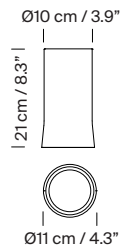

White opal glass lampshade

Brass lampshade

Regulations:

European version
UNE-EN 60598
UNE-EN 55015
UNE-EN 62031
UNE-EN 60529
UNE-EN 61000-3-2

American version
Dry and damp location
UL-1598
UL-8750

Maintenance:

Clean with a smooth cloth. Do not use ammonia, solvents or abrasive cleaning products.

Others:

The lamp is delivered in different packages.
The assembly instructions are delivered with the product.

Model: Lampshades

White porcelain

White Pana porcelain

White opal glass

Brass