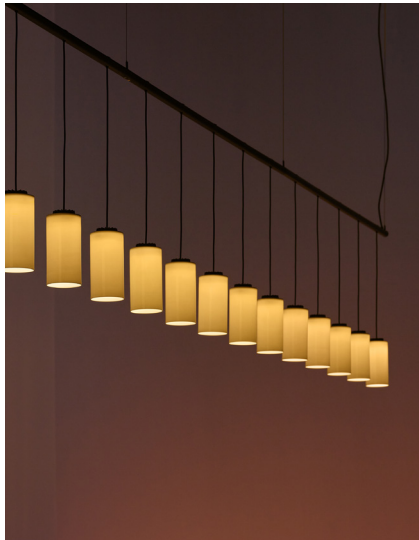

## Cirio Lineal

Antoni Arola. 2010

Pendant lamps

### General description:

Capsule with LED module, translucent white diffuser and heat sink with black matte finish.

4 lampshade options: white porcelain, white Pana porcelain, white opal glass and polished brass.