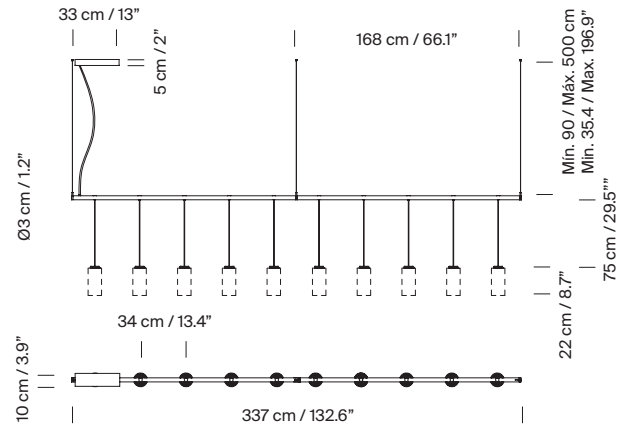

Rectangular canopy

Lampshade	Canopy	Dimming	Code
White porcelain	Circular	DALI / DSI / SWITCH DIM	CILPB01
	Rectangular	1-10V	CILPB02
	Rectangular	DALI	CILPB02D
White Pana porcelain	Circular	DALI / DSI / SWITCH DIM	CILPB07
	Rectangular	1-10V	CILPB08
	Rectangular	DALI	CILPB08D
White opal glass	Circular	DALI / DSI / SWITCH DIM	CILPB03
	Rectangular	1-10V	CILPB04
	Rectangular	DALI	CILPB04D
Brass	Circular	DALI / DSI / SWITCH DIM	CILPB05
	Rectangular	1-10V	CILPB06
	Rectangular	DALI	CILPB06D