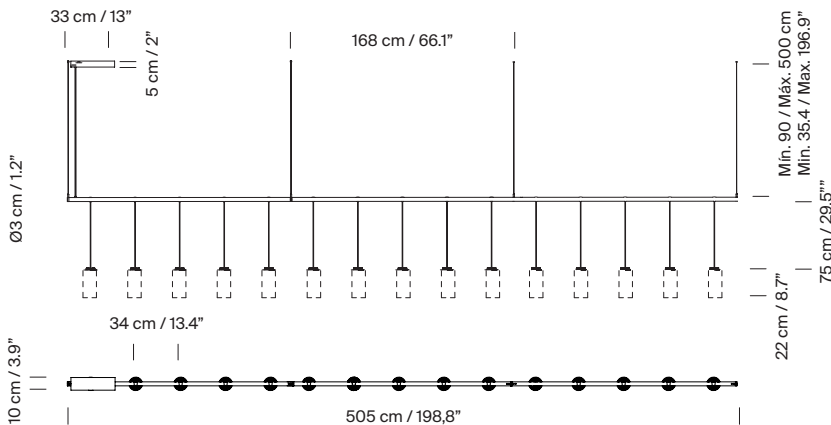

Rectangular canopy

Lampshade	Canopy	Dimming	Code
White porcelain	Circular	DALI / DSI / SWITCH DIM	CILPC01
	Rectangular	1-10V	CILPC02
	Rectangular	DALI	CILPC02D
White Pana porcelain	Circular	DALI / DSI / SWITCH DIM	CILPC07
	Rectangular	1-10V	CILPC08
	Rectangular	DALI	CILPC08D
White opal glass	Circular	DALI / DSI / SWITCH DIM	CILPC03
	Rectangular	1-10V	CILPC04
	Rectangular	DALI	CILPC04D
Brass	Circular	DALI / DSI / SWITCH DIM	CILPC05
	Rectangular	1-10V	CILPC06
	Rectangular	DALI	CILPC06D