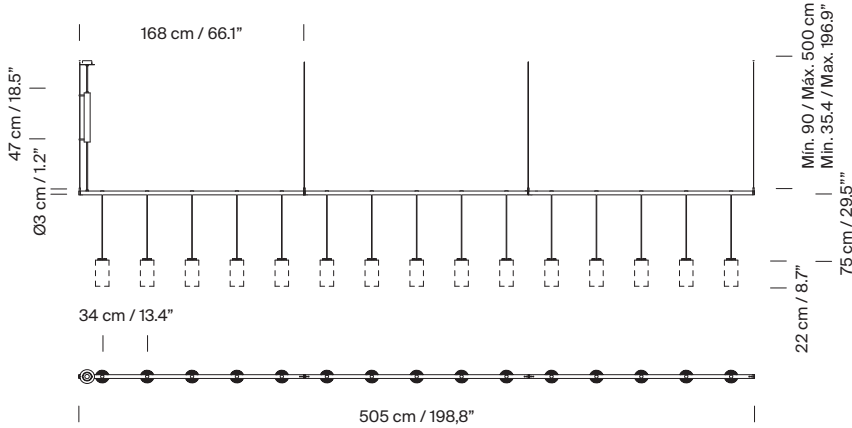

Models / Codes: European Version

Model C: Cirio Lineal 3 modules - Contact Santa & Cole team for other configurations.

Circular canopy