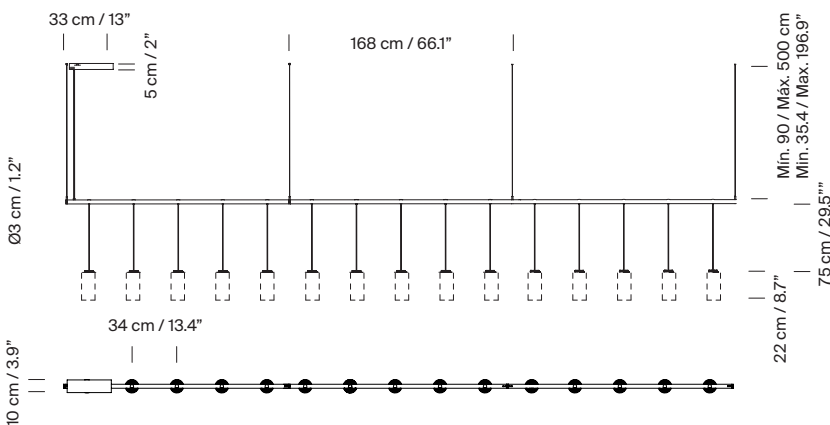

Model C: Cirio Lineal 3 modules - Rectangular canopy - Contact Santa & Cole team for other configurations

Lampshade	Code
White porcelain	CIRPC02UL
White Pana porcelain	CIRPC08UL
White opal glass	CIRPC04UL
Brass	CIRPC06UL