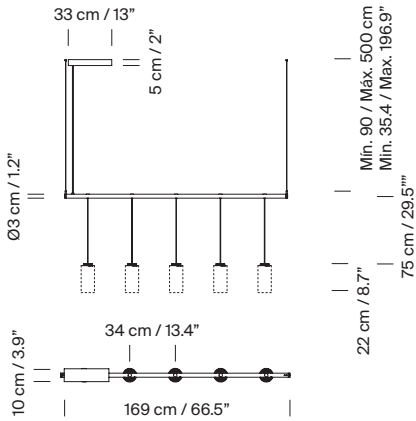

Models / Codes: American Version

Model A: Cirio Lineal 1 module - Rectangular canopy

Lampshade	Code
White porcelain	CIRPA02UL
White Pana porcelain	CIRPA08UL
White opal glass	CIRPA04UL
Brass	CIRPA06UL