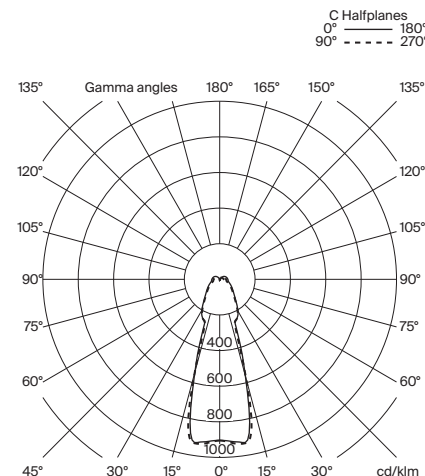

White Pana porcelain lampshade