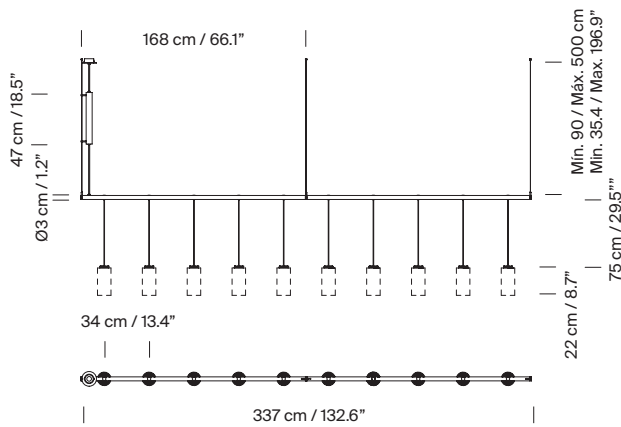

Models / Codes: European Version

Model B: Cirio Lineal 2 modules

Circular canopy