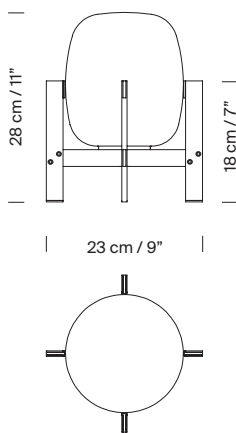

Cestita Metálica

Miguel Milá. 1962
Table Lamps

Regulations:

CE
UNE-EN 60598
UNE-EN 55015
UNE-EN 60529

UL
Dry location only
UL-153
E-352592

Maintenance:

Clean with a smooth cloth. Do not use ammonia, solvents or abrasive cleaning products.

Others:

The lamp is delivered in one package.
The assembly instructions are delivered with the product.

Model: