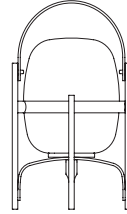

# Cestita Batería

Miguel Milá, 2017

Table lamps

Cestita Batería is the latest member in the Cesta family: a portable, cordless version. As with all of Milá's objects, Cestita, designed in 1962, strikes a balance between rational functionalism and the legacy of local artisan creation. With this new version, technology helps to enhance its features, maintaining the warmth that is characteristic of the family.