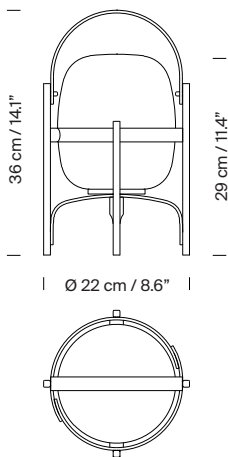

Cestita Batería

Miguel Milá. 2017
Table Lamps

Regulations:

CE
UNE-EN 60598
UNE-EN 55015
UNE-EN 60529

Maintenance:

Clean with a smooth cloth. Do not use ammonia, solvents or abrasive cleaning products.
To prevent degradation of the lamp, it should not be left outdoors permanently.

Others:

The lamp is delivered in one package.
The assembly instructions are delivered with the product.

Model: