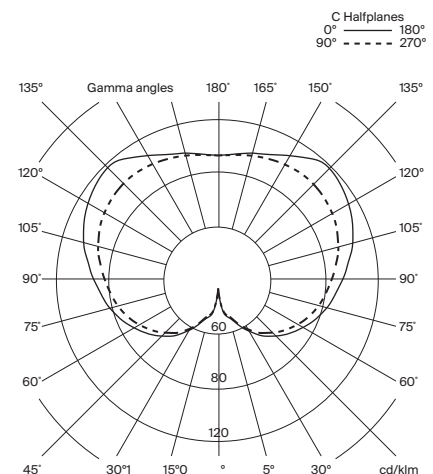

Cestita Batería

Miguel Milá. 2017
Table Lamps

Cestita Batería is the new member of the Cesta family: a portable, cordless version. As with all of Milá's objects, this version champions industrial craftsmanship, by combining functionalism and the legacy of local artisan creation. With this new version, the lamp's features are enhanced with the help of technology. Keeping with the family's warmth and spirit, it features an opal glass shade supported by a beautiful cherry wooden structure. It is produced and assembled manually by European craftsmen, using traditional, steam bending techniques for the wood, and glassblowing techniques for its opal shade. Cestita Batería is a lantern that creates a beautiful ambience anywhere; depicting Chinese shadows in the garden, or emanating light from any corner.

The lamp aligns with the spirit of TRAMO the company Milá founded to produce his own work: simple and essential objects of all kinds, that make a house feel like a home.

General description:

Cherry wood structure. White opal glass or white opal polyethylene lampshade.

Lithium battery.

Switch incorporated into the luminaire with 3 intensity levels.

Range: 5h on high power / 12h on medium power / 24h on minimum power.

Includes charger.

Battery charging time: 6.5h

Approximate weight (unpacked):

1,3 kg / 2.8 lb

Technical information:

Light source included (dimnable).

LED Module

Rated input wattage: 2,5 W

Operating voltage: 2,9 VDC

Colour Temp.: 2.700 K

CRI: 90

Lifetime: 40.000 h

Luminous flux: 313 lm

Built-in dimmable LED.

3 light output intensities.

Energy efficiency class (E.E.C): A++ ... A.

Lamp suitable only for indoor use.

Always use this light source.

Input voltage: 100 ~ 240 Vac.

(50 Hz / 60 Hz). According to destination.