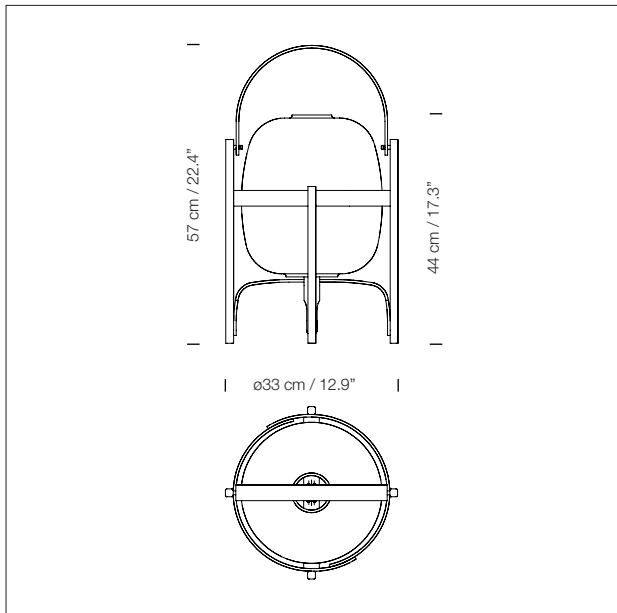

SANTA & COLE

REGULATIONS

CE

IP 20

UNE-EN 60598

UNE-EN 55015

UNE-EN 60529

Non-class 2

Dry location only

UL-153

E-352592

MAINTENANCE

Clean with a smooth cloth. Do not use ammonia, solvents or abrasive cleaning products

OTHERS

The lamp are delivered in one package.

The assembly instructions are delivered with the product.

MODEL

COLLECTION

Table lamps

Wall lamps