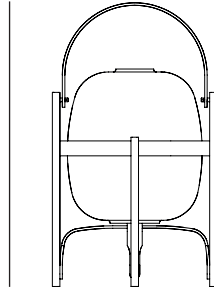

Cesta

Miguel Milá, 1962

Table lamp

This enchanting, handcrafted lamp has been shaped using traditional steam bending techniques and is delicately polished and sturdily put together. It consists of a subtle cherry wood structure that holds an opal-shaped glass shade. Cesta is an excellent object and lamp, perfect for placing on a tabletop or resting on the floor, and the light can be dimmed according to preference

GENERAL DESCRIPTION

Cherry wood structure.
White opal glass lampshade.
Electric cable length: 2,25 m / 88.6"

LIGHT SOURCE

Recommended light sources
(adjustable):
LED bulb: 10 W
Compact fluorescent: 20 W
Incandescent: Max. 75 W
E27 - E26
(Max. hgt. 130 mm / 5.1")