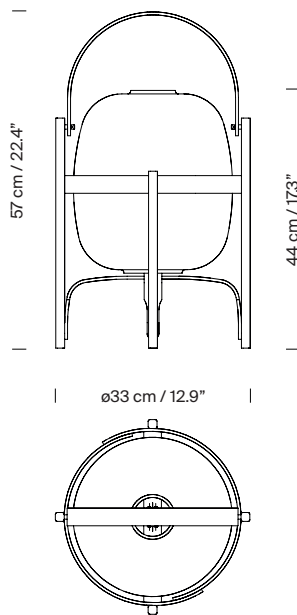

Regulations:

CE
UNE-EN 60598
UNE-EN 55015
UNE-EN 60529

UL
Dry location only
UL-153
E-352592

Maintenance:

Clean with a smooth cloth. Do not use ammonia, solvents or abrasive cleaning products.

Others:

The lamp is delivered in one package.
The assembly instructions are delivered with the product.

Model:

Collection:

Table lamps

Wall lamps

Pendant lamps