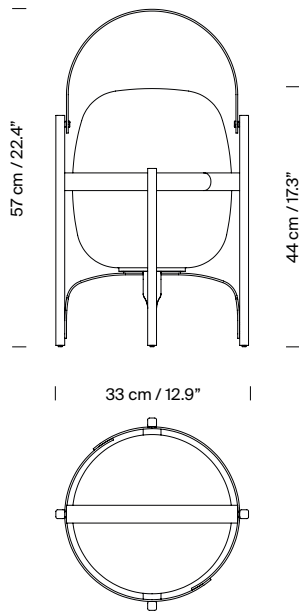

Model:

Collection:
Table lamps

Pendant lamps

Wall lamps (Outdoor)

Outdoor lamps