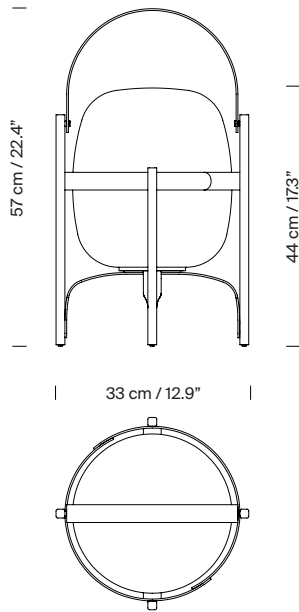

Cesta Exterior

Miguel Milá. 2022

Table Lamps

Others:

The lamp is delivered in one package.

The assembly instructions are delivered with the product.

Model:

Collection:

Table lamps

Pendant lamps

Wall lamps (Outdoor)

Outdoor lamps