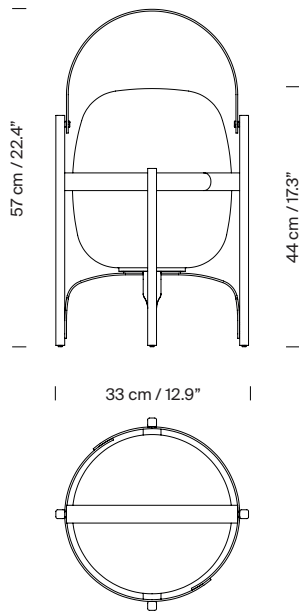

Model:

Collection:
Table lamps

Pendant lamps

Wall lamps (Outdoor)

Outdoor lamps