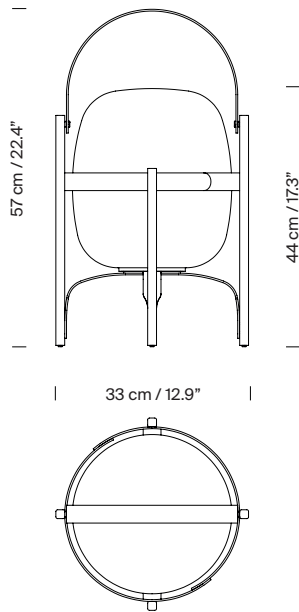

Cesta Exterior

Miguel Milá. 2022

Table Lamps

Model:

Collection:

Table lamps

Pendant lamps

Wall lamps (Outdoor)

Outdoor lamps