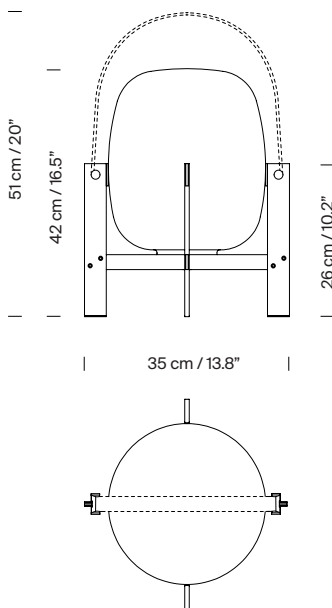

Cesta Metálica

Miguel Milá. 1962
Table Lamps

Regulations:

CE
UNE-EN 60598
UNE-EN 55015
UNE-EN 60529

UL
Dry location only
UL-153
E-352592

Maintenance:

Clean with a smooth cloth. Do not use ammonia, solvents or abrasive cleaning products.

Others:

The lamp is delivered in one package.
The assembly instructions are delivered with the product.

Model:

Collection:

Table lamps

Wall lamps

Pendant lamps