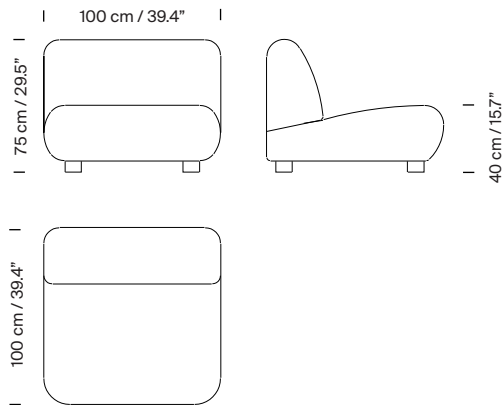

Cadaqués

Federico Correa, Alfonso Milá. 1959
Chairs, armchairs, sofas and poufs

Maintenance:

Wipe clean with a soft cloth dampened with water. Do not use ammonia, solvents or abrasive cleaning products as these could damage the surface.

Others:

Suitable for indoor use.
The product is delivered assembled and in a single package.
The assembly instructions are delivered with the product.

Model A: Cadaqués Lounge Chair