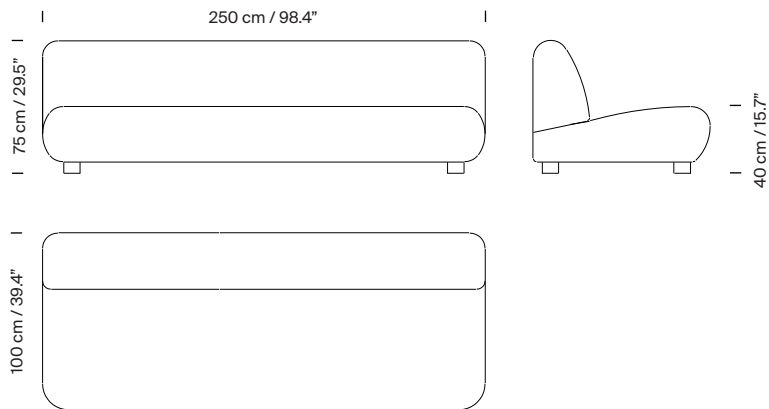

Model C: Three seat Cadaqués Sofa