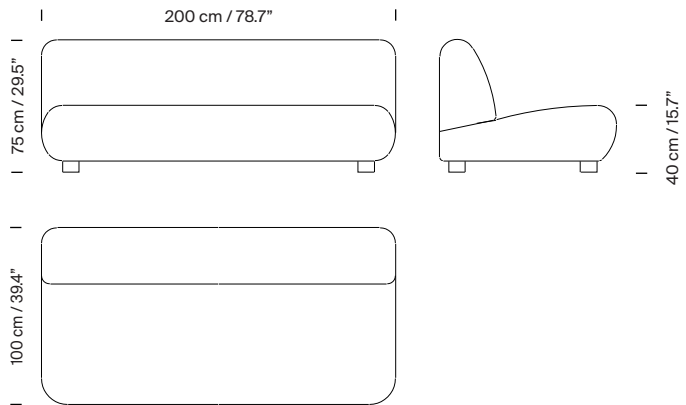

Model B: Two seat Cadaqués Sofa