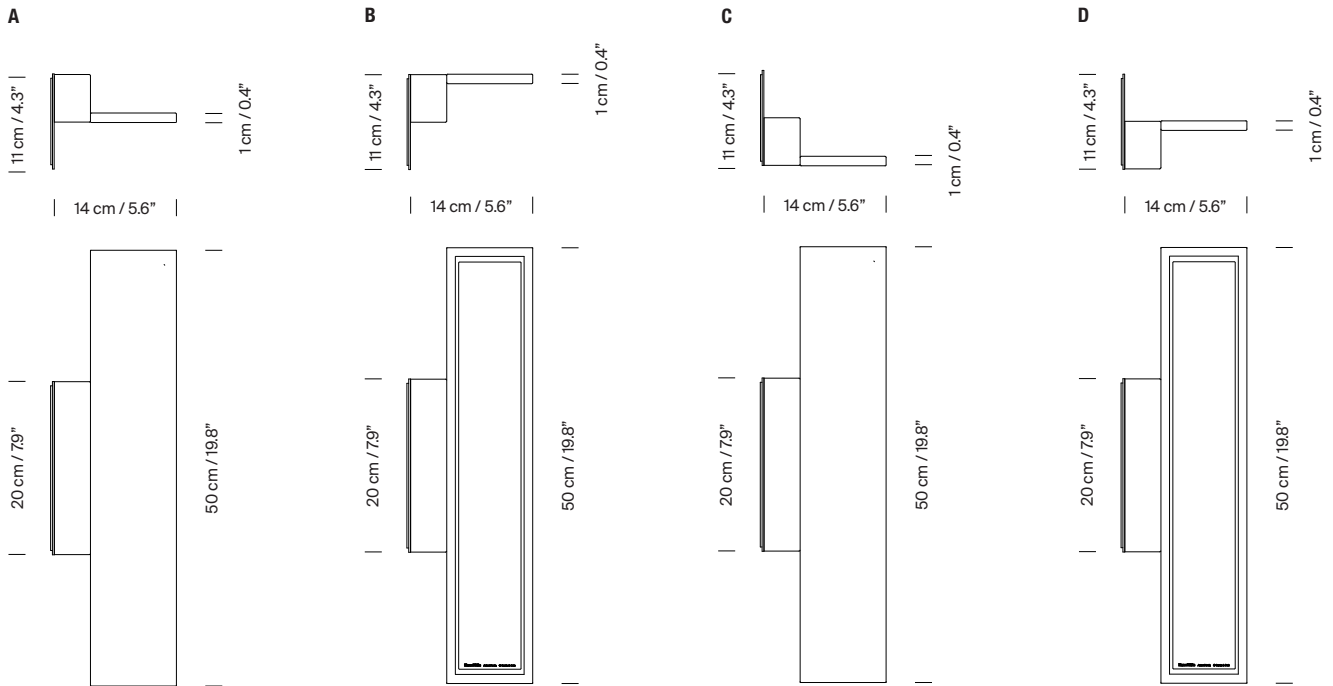

BlancoWhite R1

Antoni Arola. 2013
Wall lamp

Model:

UL market: 4 installation options

Collection:

Table lamps

Pendant lamps

Wall lamps