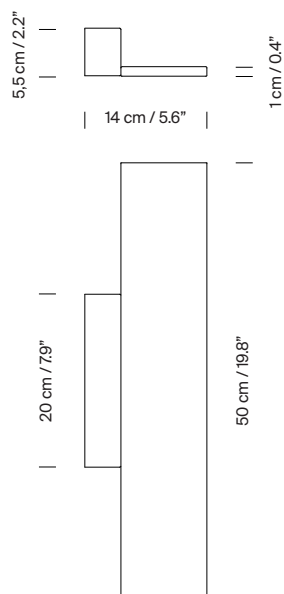

BlancoWhite R1

Antoni Arola. 2013
Wall lamp

Regulations:

CE
UNE-EN 60598
UNE-EN 55015
UNE-EN 62031
UNE-EN 61000-3-2
UNE-EN 60529
UNE-EN 61347-2-13

UL

Dry location only
UL-1598
UL-8750
UL-336377

Maintenance:

Clean with a smooth cloth. Do not use ammonia, solvents or abrasive cleaning products.

Others:

The lamp is delivered in one package.
The assembly instructions are delivered with the product.

Model:

CE market: 2 installation options

A