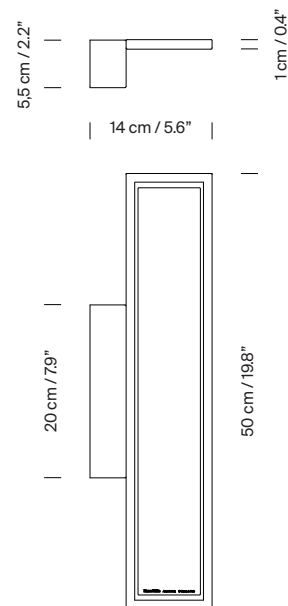

The R1 Wall lamp brings together a thin LED plaque and the personality of the wall in which it is set. Like opening your eyes, the lamp hides more than it shows. A metallic structure with a section of one centimeter, in graphite with a matte finish, harbors a LED plaque executed through a Dot Cutting technique or emptied by points. This technique distributes little interior holes of progressive lights along the surface, whether concave or straight, obtaining a harmonious flow of light.

Approximate weight (unpacked):

1,9 kg / 4.1 lb

Technical information:

Light source included (dimmable)

Built-in dimmable LED
Rated input wattage: (A/B) 8 W / (C/D) 10 W
Operating voltage: 12 VDC
Colour Temp.: 3.000 K
CRI: 85
Lifetime: 40.000 h
Luminous flux: (A/B) 288 lm / (C/D) 360 lm

Others:

The lamp is delivered in one package.
The assembly instructions are delivered with the product.

Model:

CE market: 2 installation options

A

B

BlancoWhite R1

Antoni Arola. 2013
Wall lamp