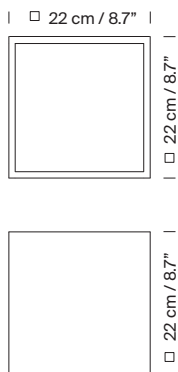

BlancoWhite C1 / R3

Antoni Arola. 2011
Table Lamps

Regulations:

CE
UNE-EN 60598
UNE-EN 55015
UNE-EN 62031
UNE-EN 61000-3-2
UNE-EN 60529
UNE-EN 61347-2-13

UL

Dry location only
UL-1598
UL-8750
UL-336377

Maintenance:

Clean with a smooth cloth. Do not use ammonia, solvents or abrasive cleaning products.

Others:

The lamp is delivered in one package.
The assembly instructions are delivered with the product.

Model A: BlancoWhite C1