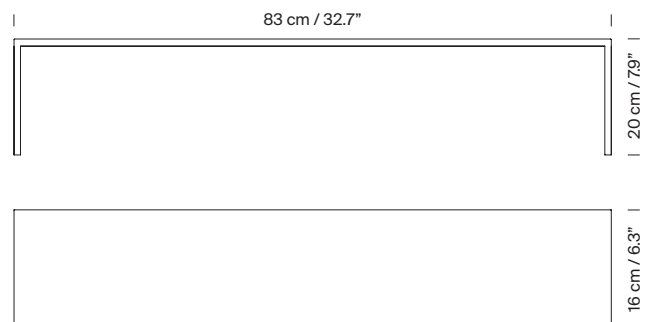

Model B: BlancoWhite R3

Collection:

Table lamps

Pendant lamps

Wall lamps