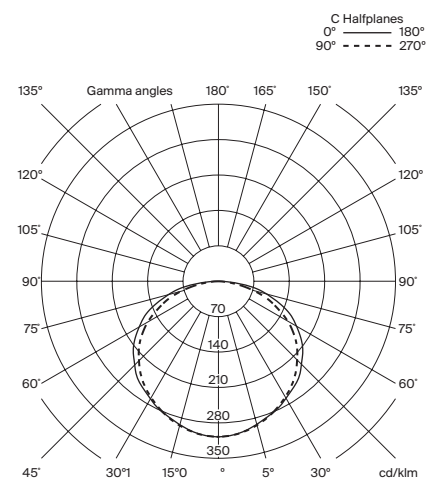

BlancoWhite C1 / R3

Antoni Arola. 2011
Table Lamps

SANTA & COLE

BlancoWhite R3

In 2011, Antoni Arola designed the BlancoWhite family, combining smart LED lighting with minimalist, clean lines. A series of tabletop bookcases, luminous shelves, hallway wall lights and ultra-thin pendant lights; designed to accentuate everyday objects, or to accompany conversations.

A 1 cm-thick metallic structure, white or graphite matte finish, houses a smart LED plate (using a Dot Cutting system) that distributes dots across the light surface. The dots become gradually more concave the further they are from the source, creating a harmonious light flow.

General description:

S&C white or graphite metal structure with matte finish.
Dimmer and switch incorporated into the luminaire.
Electric cable length: 2,5 m / 98.4"

Approximate weight (unpacked):

(A) BlancoWhite C1 table: 1,5 Kg / 3.3 lb
(B) BlancoWhite R3 table: 3,5 Kg / 7.7 lb

Technical information:

Light source included (dimmable).
LED Module

(A) BlancoWhite C1 table:
Rated input wattage: 8 W
Luminous flux: 288 lm

(B) BlancoWhite R3 table:
Rated input wattage: 33 W
Luminous flux: 1.224 lm

Operating voltage: 12 VDC
Colour Temp.: 3.000 K
CRI: 90
Lifetime: 40.000 h

Built-in dimmable LED
Energy efficiency class (E.E.C): A++... A.
Suitable only for indoor use.

Input voltage: 90 ~ 264 Vac.
(50 Hz / 60 Hz). According to destination.