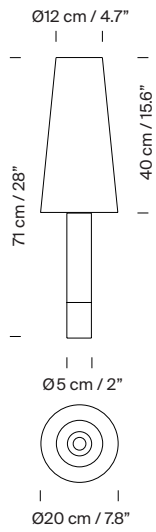

Básica

Santiago Roqueta, Equipo Santa & Cole. 1987
Table Lamps

Model B: Básica M2