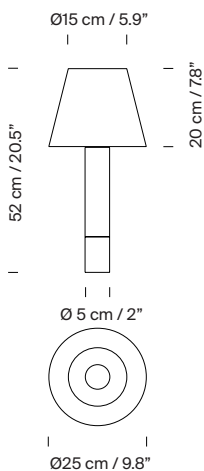

Básica

Santiago Roqueta, Equipo Santa & Cole. 1987
Table Lamps

Maintenance:

Clean with a smooth cloth. Do not use ammonia, solvents or abrasive cleaning products.

Others:

The lamp is delivered in different packages.
The assembly instructions are delivered with the product.

Model A: Básica M1

Codes:

Lampshade: Stitched beige parchment		Code / European Version	Code / American Version
Base	Stabilizing disc		
Nickel	–	BASTA01	BASTA01UL
Nickel	Nickel	BASTA02	BASTA02UL
Bronze	–	BASTA03	BASTA03UL
Bronze	Bronze	BASTA04	BASTA04UL

Lampshade: Natural ribbon		Code / European Version	Code / American Version
Base	Stabilizing disc		
Nickel	–	BASTA05	BASTA05UL
Nickel	Nickel	BASTA06	BASTA06UL
Bronze	–	BASTA07	BASTA07UL
Bronze	Bronze	BASTA08	BASTA08UL

Optional stabilizing disc

Lampshade: Red-amber ribbon		Code / European Version	Code / American Version
Base	Stabilizing disc		
Nickel	–	BASTA09	BASTA09UL
Nickel	Nickel	BASTA10	BASTA10UL
Bronze	–	BASTA11	BASTA11UL
Bronze	Bronze	BASTA12	BASTA12UL

Lampshade: Black ribbon		Code / European Version	Code / American Version
Base	Stabilizing disc		
Nickel	–	BASTA13	BASTA13UL
Nickel	Nickel	BASTA14	BASTA14UL
Bronze	–	BASTA15	BASTA15UL
Bronze	Bronze	BASTA16	BASTA16UL

Lampshade: White linen		Code / European Version	Code / American Version
Base	Stabilizing disc		
Nickel	–	BASTA29	BASTA29UL
Nickel	Nickel	BASTA30	BASTA30UL
Bronze	–	BASTA31	BASTA31UL
Bronze	Bronze	BASTA32	BASTA32UL