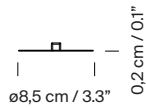

Optional stabilizing disc