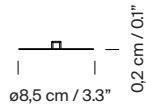

Optional stabilizing disc

Lampshade: Red-amber ribbon		Code / European Version	Code / American Version
Base	Stabilizing disc		
Nickel	–	BASTA09	BASTA09UL
Nickel	Nickel	BASTA10	BASTA10UL
Bronze	–	BASTA11	BASTA11UL
Bronze	Bronze	BASTA12	BASTA12UL

Lampshade: Black ribbon		Code / European Version	Code / American Version
Base	Stabilizing disc		
Nickel	–	BASTA13	BASTA13UL
Nickel	Nickel	BASTA14	BASTA14UL
Bronze	–	BASTA15	BASTA15UL
Bronze	Bronze	BASTA16	BASTA16UL

Lampshade: White linen		Code / European Version	Code / American Version
Base	Stabilizing disc		
Nickel	–	BASTA29	BASTA29UL
Nickel	Nickel	BASTA30	BASTA30UL
Bronze	–	BASTA31	BASTA31UL
Bronze	Bronze	BASTA32	BASTA32UL