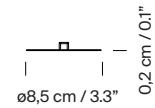

Optional stabilizing disc