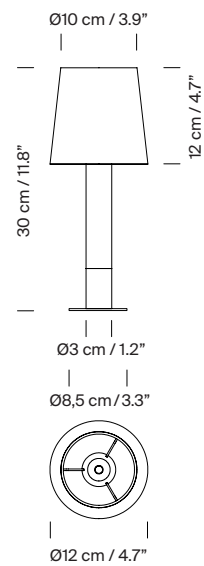

Básica Mínima

Santiago Roqueta, Santa & Cole Team. 1994
Table Lamps

Maintenance:

Clean with a smooth cloth. Do not use ammonia, solvents or abrasive cleaning products.

Others:

The lamp is delivered in one package.
The assembly instructions are delivered with the product.

Model:

Collection:

Table lamps