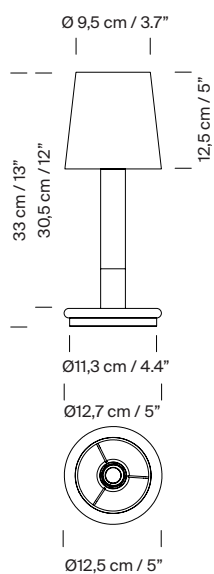

Básica Mínima Batería

Santiago Roqueta, Santa & Cole Team. 2021
Table Lamps

Regulations:

European version
UNE-EN 60598
UNE-EN 55015
UNE-EN 60529

Maintenance:

Clean with a smooth cloth. Do not use ammonia, solvents or abrasive cleaning products.
To prevent degradation of the lamp, it should not be left outdoors permanently.

Others:

The lamp is delivered in one package.
The assembly instructions are delivered with the product.

Model:

Collection:

Table lamps