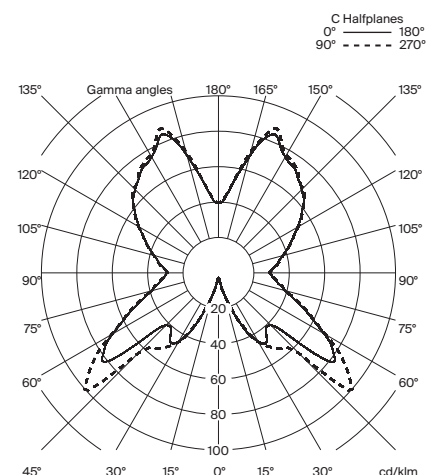

Básica Mínima Batería

Santiago Roqueta, Santa & Cole Team. 2021
Table Lamps

The Básica family has a new member, Básica Mínima Batería. An adaptation that proves itself portable, light, and practical. Like its original version, the cylindrical structure is made of birch wood and has two options of shade: pleated natural parchment and ribbon-stitched, both hand-assembled. The portability of Básica Mínima Batería is given in its circular base, finished in graphite, which by slightly pressing on it turns the lamps on and off.

Básica Mínima Batería maintains the essence of its wired version defending the most artisan modernity. Now with the practicality provided by the battery.

General description:

Birch wood column.
Stitched beige parchment or natural ribbon lampshade.
Lithium battery.
Metallic base with bronze finish.
Switch incorporated into the luminaire with 2 levels of intensity.
Power Range:
- 7h on high power.
- 14h on minimum power.
Includes contact charger.
Battery charging time: 5h.

Approximate weight (unpacked):

0,80 kg / 1,7 lb

Technical information:

Light source included (dimnable)
LED bulb (S&C DC bulb)

Rated input wattage: 1 W
Operating current: min. 185 mA / max. 365 mA
CCT: 2.200 K
CRI: 85
Lifetime: 40.000 h
Luminous flux: with parchment lampshade: 38 lm / with ribbon lampshade: 31 lm

2 levels of intensity.
Suitable for indoor and outdoor use.
Always use this light source.

Input voltage: 100 ~ 240 Vac.
(50 Hz / 60 Hz). According to destination.