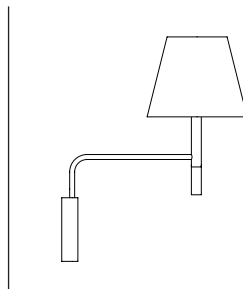

BC3

Santa & Cole Team, 1995

Wall Lamp

A pivoting metal arm comprising an angled tube that fits into a bracket, also made of metal, hiding the wall plug.

GENERAL DESCRIPTION

Satin nickel structure with moveable arm and beech wood handle.