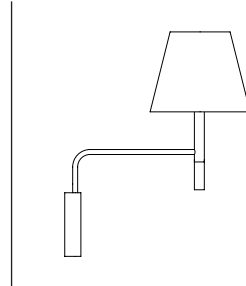

BC3

Santa & Cole Team, 1995

Wall Lamp

A pivoting metal arm comprising an angled tube that fits into a bracket, also made of metal, hiding the wall plug.

GENERAL DESCRIPTION

Satin nickel structure with moveable arm and beech wood handle.

(Max. hgt. 105 mm / 4.1")

Light source not included.

Compatible with bulbs of the Energy efficiency class (E.E.C):

A++ ... E.

Suitable only for indoor use.

Always use the light source recommended or equivalent.