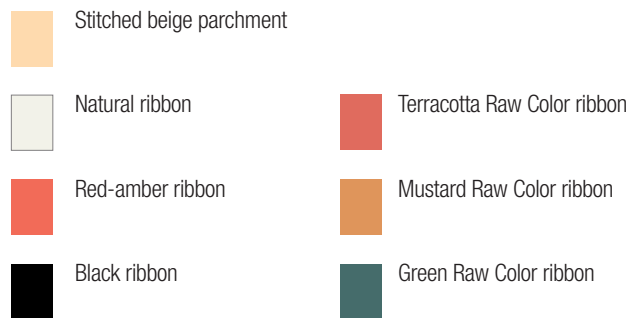

LIGHT SOURCE

Recommended light sources:

LED bulb: 6 W

Compact fluorescent: 11 W

Incandescent: Max. 60 W

E27 - E26

(Max. hgt. 105 mm / 4.1")

Light source not included.

Compatible with bulbs of the Energy efficiency class (E.E.C):

A++ ... E.

Suitable only for indoor use.

Always use the light source recommended or equivalent.

Input voltage : 100, 120, 230 Vac.

(50 Hz / 60 Hz). According to destination.

APPROXIMATE WEIGHT (unpacked)

0,3 Kg / 0.7 lb