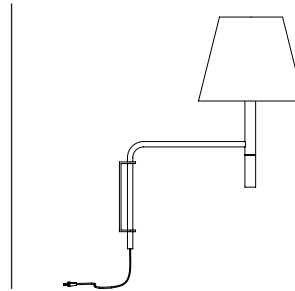

# BC1

Santa & Cole Team, 1995

Wall Lamp

A pivoting metal arm comprising an angled tube feeds the cable downwards to the nearest socket. The shaft has a beech handle at the bottom end to adjust the shade according to the light strength needed.

## GENERAL DESCRIPTION

Satin nickel structure and beech wood handle.

Moveable arm with plug.

Electric cable length: 3,5 m /137.8"

Shade available in 7 finishes:

- Stitched beige parchment
- Natural ribbon
- Red-amber ribbon
- Terracotta Raw Color ribbon
- Mustard Raw Color ribbon
- Black ribbon
- Green Raw Color ribbon