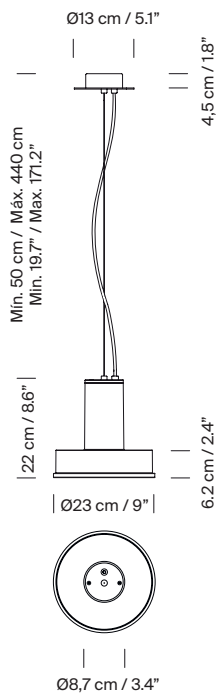

Arne S Domus

Santa & Cole Team. 2018
Pendant lamps

Regulations:

CE
UNE-EN 60598
UNE-EN 55015
UNE-EN 60529
UNE-EN 62031
UNE-EN 61000-3-2
UNE-EN 61347-2-13

UL

Wet locations
UL-1598
UL-8750
E-336377

Maintenance:

Clean with a smooth cloth. Do not use ammonia, solvents or abrasive cleaning products.

Others:

The lamp is delivered in one package.
The assembly instructions are delivered with the product.

Model:

Collection:

Pendant lamps