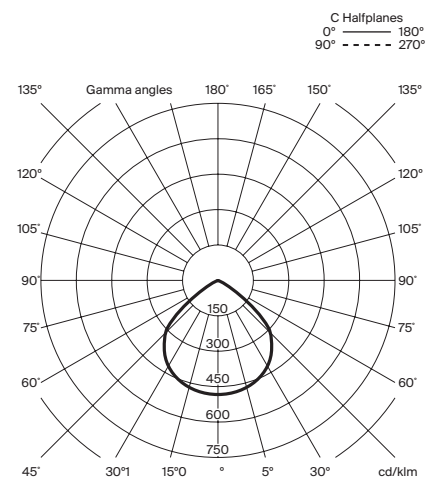

Arne S Domus

Santa & Cole Team. 2018
Pendant lamps

Originally designed for Santa & Cole's urban lighting catalogue and now produced by the subsidiary Urbidermis, Arne S Domus is the domestic, smaller version of the traditional industrial spotlight, made according to 21st century standards. Sturdy and very efficient, it is perfectly adequate to its function. Its high resistance makes it suitable for both indoor and outdoor spaces.

Made from an aluminium body, a unique circular plate covered by an opaline diffuser hosts the LED light source. The lamp features sleek lines, geometric-inspired, and an exquisite light that makes visible the most subtle hues. Simple and colourful, it is a modest tribute to the spirit of Scandinavian design.

General description:

Matte aluminium injection structure with integrated driver in 4 colour options: S&C white, aluminium grey, dark green and mustard.
Primary optics with tempered glass cover.
Circular metal canopy.
Suitable for indoor and outdoor use (CE market).
Electric cable length: 4 m / 157.5"
Suitable for Junction Box (UL market).

Approximate weight (unpacked):

3,3 Kg / 7.2 lb

Technical information:

Light source included (dimmable).
COB LED

Rated input wattage: 28 W
Operating current: 700 mA
Colour Temp.: 2.700 K
CRI: 90
Lifetime: 40.000 h
Luminous flux: 2.471 lm

Built-in dimmable LED.
Suitable for dimming 1-10V. (Not included external dimmer switch 1-10V).
Energy efficiency class (E.E.C): A+... A.
Suitable for indoor and outdoor use (CE market)

Input voltage: 90 ~ 305 Vac.
(50 Hz / 60 Hz). According to destination