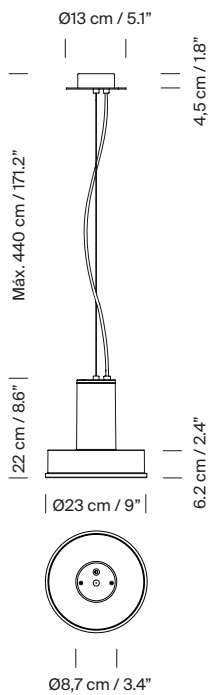

Arne Domus

Santa & Cole Team. 2015
Pendant lamps

Regulations:

CE
UNE-EN 60598
UNE-EN 55015
UNE-EN 60529
UNE-EN 62031
UNE-EN 61000-3-2
UNE-EN 61347-2-13

UL

Damp location
UL-1598
UL-8750
E-336377

Maintenance:

Clean with a smooth cloth. Do not use ammonia, solvents or abrasive cleaning products.

Others:

The lamp is delivered in one package.
The assembly instructions are delivered with the product.

Model:

Collection:

Pendant lamps