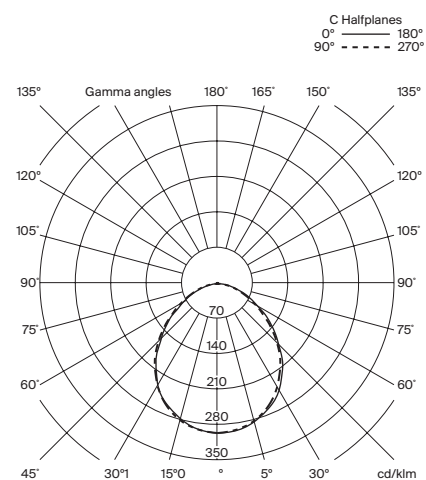

Arne Domus

Santa & Cole Team. 2015
Pendant lamps

Originally designed for Santa & Cole's urban lighting catalogue and now produced by the subsidiary Urbidermis, Arne Domus is the domestic version of the traditional industrial spotlight, made according to 21st century standards. Sturdy and very efficient, it is perfectly adequate to its function. Its high resistance makes it suitable for both indoor and outdoor spaces.

Made from an aluminium body, a unique circular plate covered by an opaline diffuser hosts the LED light source. The lamp features sleek lines, geometric-inspired, and an exquisite light that makes visible the most subtle hues. Simple and colourful, it is a modest tribute to the spirit of Scandinavian design.

General description:

Matte aluminium injection structure with 4 colour options: S&C white, aluminium grey, dark green, and mustard.
Acid-etched and tempered glass diffuser.
Circular metal canopy with power supply incorporated.
Suitable for indoor and outdoor use (CE market).
Electric cable length: 4 m / 157.5"
Suitable for Junction Box (UL market).

Approximate weight (unpacked):

6,2 kg / 13.6 lb

Technical information:

Light source included (dimmable).
COB LEDs module

Rated input wattage: 33 W
Operating current: 700 mA
Colour Temp.: 2.700 K
CRI: 90
Lifetime: 40.000 h
Luminous flux: 1.972 lm

Built-in adjustable LED.
Suitable for dimming 1-10V. (Not included external dimmer switch 1-10V).
Energy efficiency class (E.E.C): A++... A.
Suitable for indoor and outdoor use (CE market)

Input voltage: 90 ~ 305 Vac. (50 Hz / 60 Hz).
According to destinatio