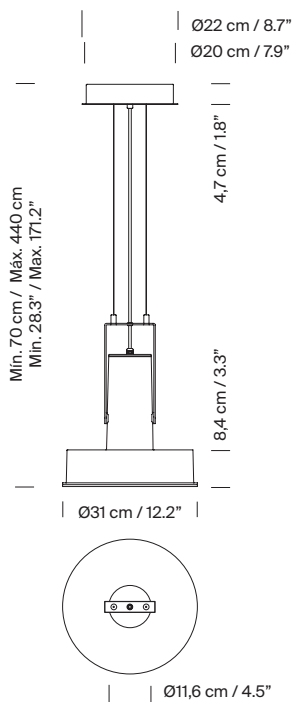

Arne Domus

Santa & Cole Team. 2015
Pendant lamps

Regulations:

CE
UNE-EN 60598
UNE-EN 55015
UNE-EN 60529
UNE-EN 62031
UNE-EN 61000-3-2
UNE-EN 61347-2-13

UL

Damp location
UL-1598
UL-8750
E-336377

Maintenance:

Clean with a smooth cloth. Do not use ammonia, solvents or abrasive cleaning products.

Others:

The lamp is delivered in one package.
The assembly instructions are delivered with the product.

Model:

Collection:

Pendant lamps