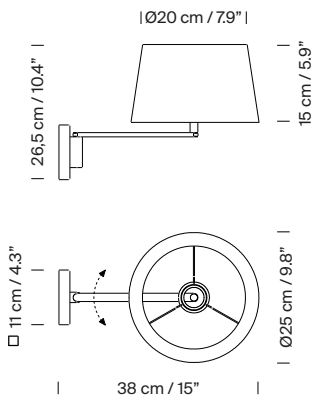

Maintenance:

Clean with a smooth cloth. Do not use ammonia, solvents or abrasive cleaning products.

Others:

The lamp is delivered in different packages.
The assembly instructions are delivered with the product.

Model:

Collection:

Table lamps

Floor lamps

Wall lamps