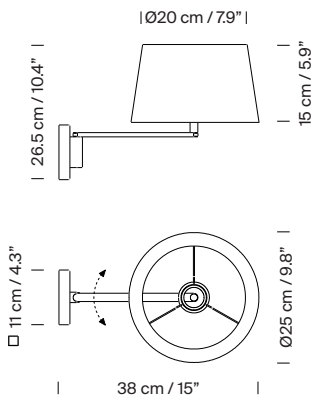

Maintenance:

Clean with a smooth cloth. Do not use ammonia, solvents or abrasive cleaning products.

Others:

The lamp is delivered in different packages.
The assembly instructions are delivered with the product.

Model:

Collection:

Table lamps

Floor lamps

Wall lamps