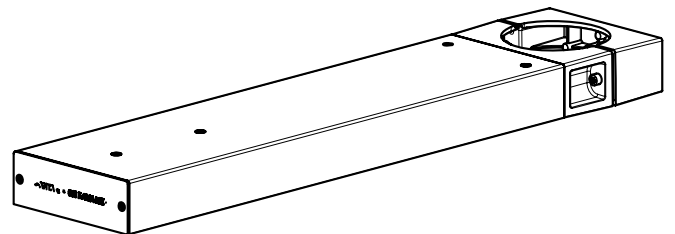

SUMINISTRO
SUPPLY LIST

+Bolsa Tornillería: M10x35mm (x2)
+Screws bag: M10x35mm (x2)

SANTA & COLE

INSTRUCCIONES DE SEGURIDAD

Luminaria para exterior.

Las conexiones eléctricas deben realizarse por personal especializado.

The lamp must be installed by a specialist.

Before connecting the lamp:

Be sure that there is no voltage in the feeding conductors coming from electrical mains.

Remove the fuse or switch off the main switch.

The manufacturer declines all responsibility for misuse of the lamp.

RAMA LED
Gonzalo Milá

INSTRUCCIONES DE MONTAJE
ASSEMBLY INSTRUCTIONS

ESTA LUMINARIA NO DEBE ABRIRSE PARA SU INSTALACIÓN.
THIS LAMP SHOULD NOT BE OPENED FOR INSTALLATION.