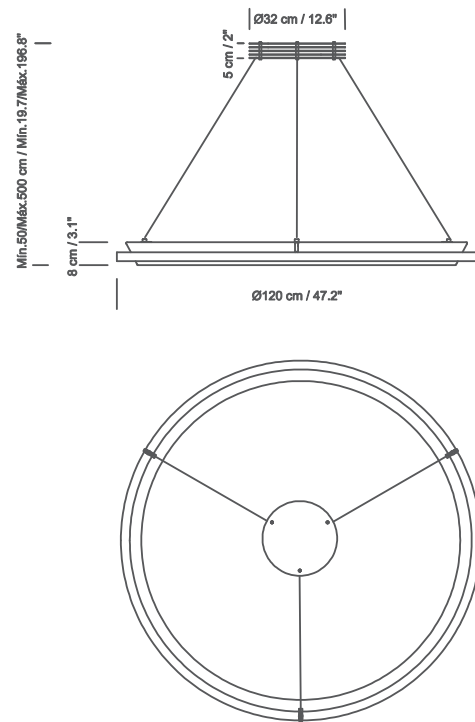

NIMBA 90 / 120

Hanging lamp

1997 (Xenon)
2011 (LED)

GENERAL DESCRIPTION

ADI-FAD. Selection 1997. The Nimba is a delicate circle of light which floats like a halo, made up of a suspended metal circle with a white inner shade, which manages to combine simplicity, high technology and efficiency thanks to the latest incorporation of LEDs as the light source. "Like the nimbus or aureole of holy images, it can be seen, but it is not there".

STANDARDS

The luminaires comply with the following standards:
UNE-EN 60598
UNE-EN 55015
UNE-EN 62031 (2,4)

STRUCTURE AND ROSETTE

Stainless steel structure.
Circular metal rosette incorporating power supply,
finish in satin nickel (1,2,3 and 4) or white (1 and 3).

SHADE

White plastic shade.
Film of extruded rigid plastic: the thicknesses are between 80 and 500 micra. The impact resistance of this material is 450KJ/m².
Presents cold crack at -15 °C.

MAINTENANCE

Clean with a smooth cloth. Do not use ammonia products, solvents, abrasives, etc.

OTHERS:

The luminaires are delivered in different packets.
The assembly instructions are delivered with the product.

(1 y 3)				
(2 y 4)		Clase I		

1. NIMBA 90

2. NIMBA 90 LED

3. NIMBA 120

4. NIMBA 120 LED