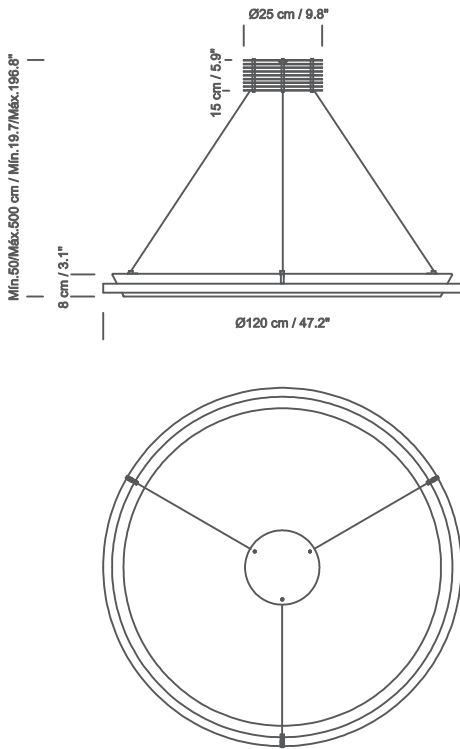

NIMBA 90 / 120

Hanging lamp

1997 (Xenon)
2011 (LED)

GENERAL DESCRIPTION

ADI-FAD. Selection 1997. The Nimba is a delicate circle of light which floats like a halo, made up of a suspended metal circle with a white inner shade, which manages to combine simplicity, high technology and efficiency thanks to the latest incorporation of LEDs as the light source. "Like the nimbus or aureole of holy images, it can be seen, but it is not there".

STANDARDS

The luminaires comply with the following standards:
UNE-EN 60598
UNE-EN 55015
UNE-EN 62031 (2,4)

STRUCTURE AND ROSETTE

Stainless steel structure.
Circular metal rosette incorporating power supply,
finish in satin nickel (1,2,3 and 4) or white (1 and 3).

SHADE

White plastic shade.
Film of extruded rigid plastic: the thicknesses are between 80 and 500 micra. The impact resistance of this material is 450KJ/m².
Presents cold crack at -15 °C.

MAINTENANCE

Clean with a smooth cloth. Do not use ammonia products, solvents, abrasives, etc.

OTHERS:

The luminaires are delivered in different packets.
The assembly instructions are delivered with the product.

(1 y 3)				
(2 y 4)		Clase I		

1. NIMBA 90

2. NIMBA 90 LED

3. NIMBA 120

4. NIMBA 120 LED