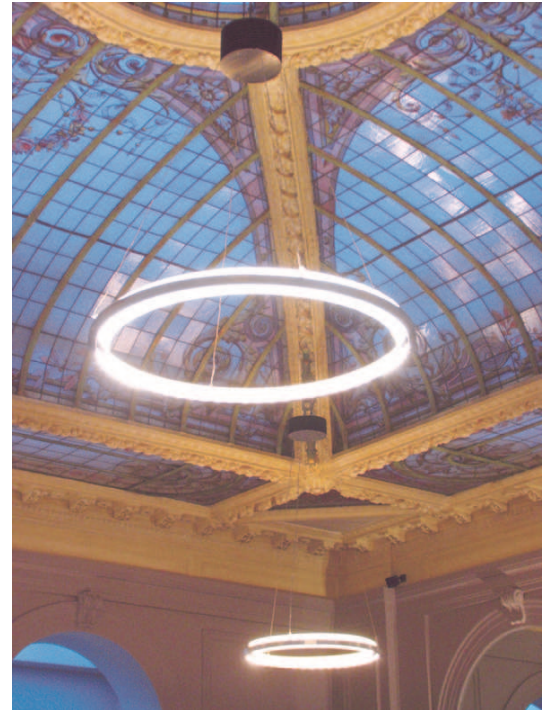

LIGHT SOURCE

(1)
XENON 408W (48x8.5W)
Colour temperature 2500-2700 K
Light source luminous flux 4560 lm
Luminarie Luminous flux 2197 lm
Working life >20,000 hours

(2)
LED 110W 350 mA. EEC: A
Colour temperature 2900-3100 K
Light source luminous flux 5376 lm
Luminarie luminous flux 2898 lm
Working life >40,000 hours

(3)
XENON 578W (68x8.5W)
Colour temperature 2500-2700 K
Light Source luminous flux 6431 lm
Luminarie luminous flux 3098 lm
Working life >20,000 hours

(4)
LED 145W 350mA EEC: A
Colour temperature 2900-3100 K Light source
Light source luminous flux 7238 lm
Luminarie luminous flux 3908 lm
Working life >40,000 hours

Power supply
EUROPE AC 230V 50Hz

Light sources included.
Luminaires only suitable for indoor use.

STANDARDS

The luminaires comply with the following standards:
UNE-EN 60598
UNE-EN 55015
UNE-EN 62031 (2,4)

STRUCTURE AND ROSETTE

Stainless steel structure.
Circular metal rosette incorporating power supply,
finish in satin nickel (1,2,3 and 4) or white (1 and 3).

SHADE

White plastic shade.
Film of extruded rigid plastic: the thicknesses are between 80 and 500 micra. The impact resistance of this material is 450KJ/m².
Presents cold crack at -15 °C.

MAINTENANCE

Clean with a smooth cloth. Do not use ammonia products, solvents, abrasives, etc.

OTHERS:

The luminaires are delivered in different packets.
The assembly instructions are delivered with the product.

(1 y 3)				
(2 y 4)		Clase I