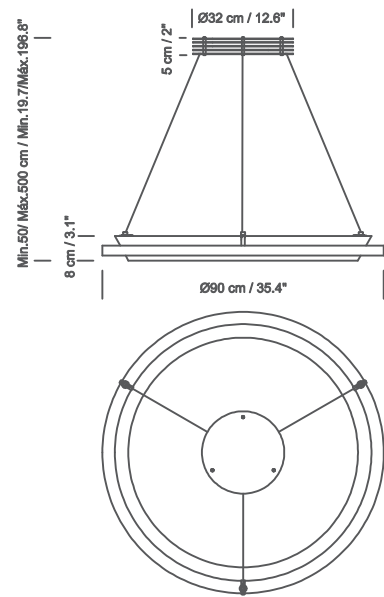

NIMBA 90 / 120

Hanging lamp

1997 (Xenon)
2011 (LED)

GENERAL DESCRIPTION

ADI-FAD. Selection 1997. The Nimba is a delicate circle of light which floats like a halo, made up of a suspended metal circle with a white inner shade, which manages to combine simplicity, high technology and efficiency thanks to the latest incorporation of LEDs as the light source. "Like the nimbus or aureole of holy images, it can be seen, but it is not there".

STANDARDS

The luminaires comply with the following standards:
UNE-EN 60598
UNE-EN 55015
UNE-EN 62031 (2,4)

STRUCTURE AND ROSETTE

Stainless steel structure.
Circular metal rosette incorporating power supply,
finish in satin nickel (1,2,3 and 4) or white (1 and 3).

OTHERS:

The luminaires are delivered in different packets.
The assembly instructions are delivered with the product.

(1 y 3)				
(2 y 4)		Clase I		

1. NIMBA 90

2. NIMBA 90 LED

3. NIMBA 120

4. NIMBA 120 LED