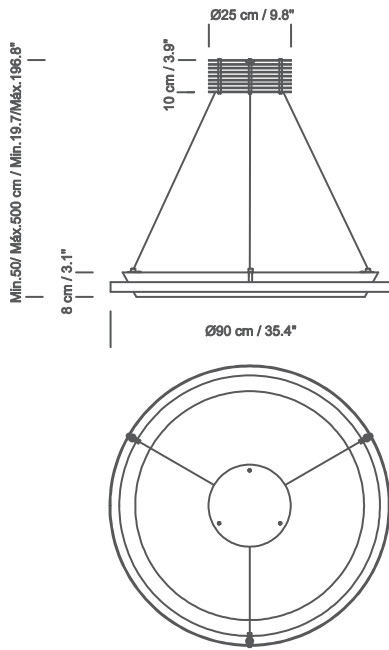

1. NIMBA 90

4. NIMBA 120 LED