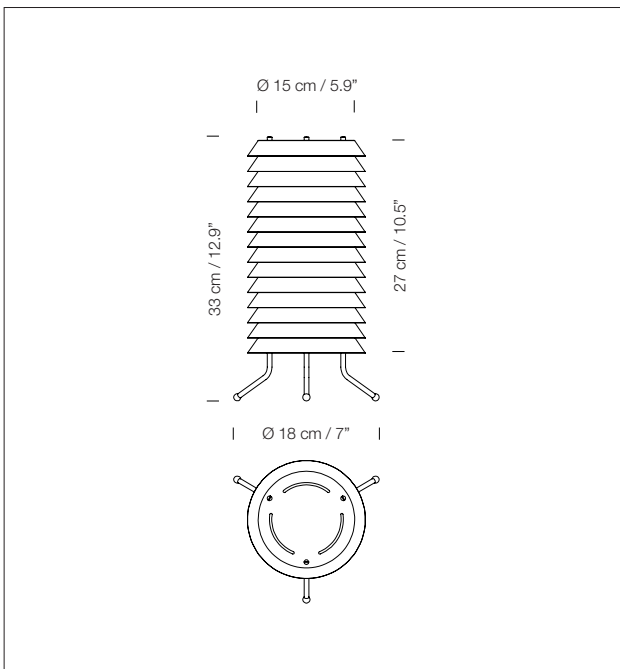

SANTA & COLE

REGULATIONS

CE

IP 20

UNE-EN 60598

UNE-EN 55015

UNE-EN 60529

UNE-EN 62031

UNE-EN 61000-3-2

UNE-EN 61347-2-13

Class 2

Dry location only

UL-153

UL-8750

E-363621

MAINTENANCE

Clean with a smooth cloth. Do not use ammonia, solvents or abrasive cleaning products.

OTHERS

The lamp are delivered in one package.

The assembly instructions are delivered with the product.

MODEL

PRODUCT COLLECTION

Floor lamps

Hanging lamps