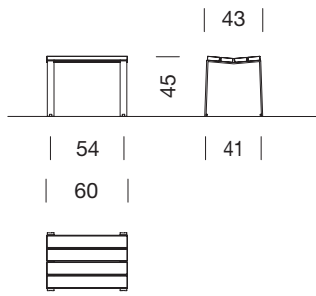

Gonzalo Milá, Miguel Milá. 2014

**urbidermis
SANTA & COLE**

Harpo chair 0,60 m

Harpo bench 1,75 m

Harpo bench 3,00 m

Harpo chair 0.60 m without arms

Harpo bench 1.75 m without arms

Sizes in cm

Harpo Bench

Gonzalo Milá, Miguel Milá. 2014

urbidermis
SANTA & COLE

Harpo banquette 0.60 m

Harpo banquette 1.75 m

Harpo banquette 3.00 m

Sizes in cm