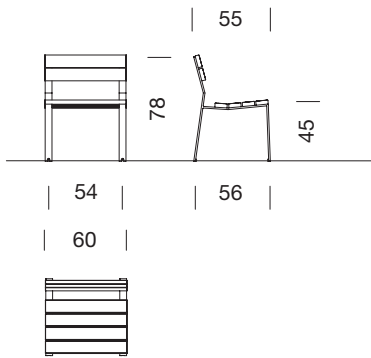

Gonzalo Milá, Miguel Milá. 2014

**urbidermis
SANTA & COLE**

Harpo chair 0,60 m

Harpo bench 1,75 m

Harpo bench 3,00 m

Harpo chair 0.60 m without arms

Harpo bench 1.75 m without arms

Sizes in cm

Harpo Bench

Gonzalo Milá, Miguel Milá. 2014

urbidermis
SANTA & COLE

Harpo banquette 0.60 m

Harpo banquette 1.75 m

Harpo banquette 3.00 m

Sizes in cm