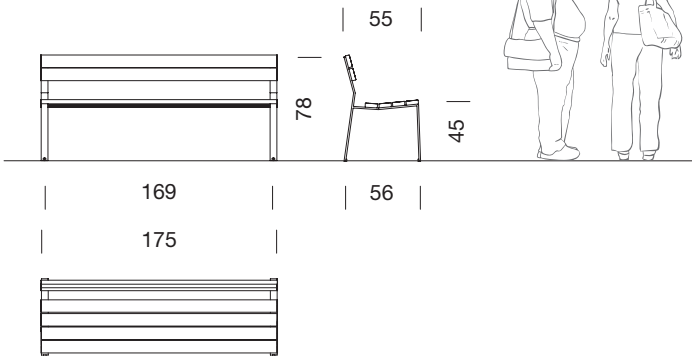

Gonzalo Milá, Miguel Milá. 2014

**urbidermis
SANTA & COLE**

Harpo chair 0,60 m

Harpo bench 1,75 m

Harpo bench 3,00 m

Harpo chair 0.60 m without arms

Harpo bench 1.75 m without arms

Sizes in cm

Harpo Bench

Gonzalo Milá, Miguel Milá. 2014

urbidermis
SANTA & COLE

Harpo banquette 0.60 m

Harpo banquette 1.75 m

Harpo banquette 3.00 m

Sizes in cm