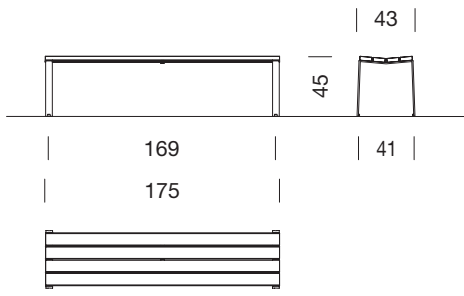

Gonzalo Milá, Miguel Milá. 2014

**urbidermis
SANTA & COLE**

Harpo chair 0,60 m

Harpo bench 1,75 m

Harpo bench 3,00 m

Harpo chair 0.60 m without arms

Harpo bench 1.75 m without arms

Sizes in cm

Harpo Bench

Gonzalo Milá, Miguel Milá. 2014

urbidermis
SANTA & COLE

Harpo banquette 0.60 m

Harpo banquette 1.75 m

Harpo banquette 3.00 m

Sizes in cm