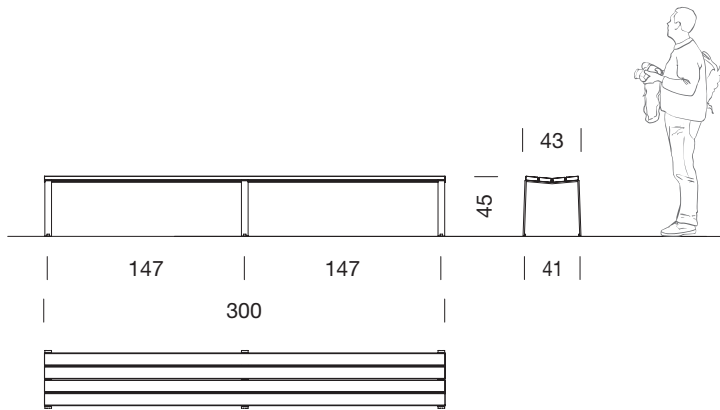

Gonzalo Milá, Miguel Milá. 2014

**urbidermis
SANTA & COLE**

Harpo chair 0,60 m

Harpo bench 1,75 m

Harpo bench 3,00 m

Harpo chair 0.60 m without arms

Harpo bench 1.75 m without arms

Sizes in cm

Harpo Bench

Gonzalo Milá, Miguel Milá. 2014

urbidermis
SANTA & COLE

Harpo banquette 0.60 m

Harpo banquette 1.75 m

Harpo banquette 3.00 m

Sizes in cm