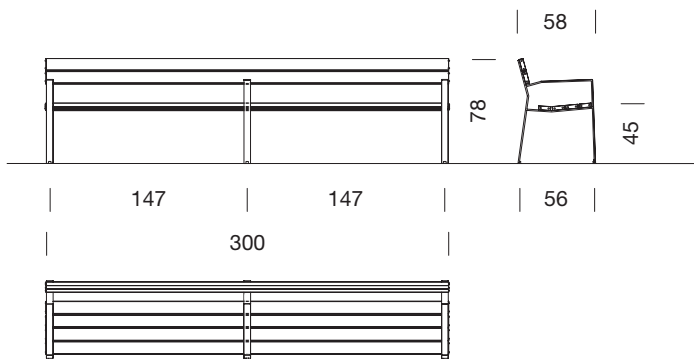

Gonzalo Milá, Miguel Milá. 2014

**urbidermis
SANTA & COLE**

Harpo chair 0,60 m

Harpo bench 1,75 m

Harpo bench 3,00 m

Harpo chair 0.60 m without arms

Harpo bench 1.75 m without arms

Sizes in cm

Harpo Bench

Gonzalo Milá, Miguel Milá. 2014

urbidermis
SANTA & COLE

Harpo banquette 0.60 m

Harpo banquette 1.75 m

Harpo banquette 3.00 m

Sizes in cm