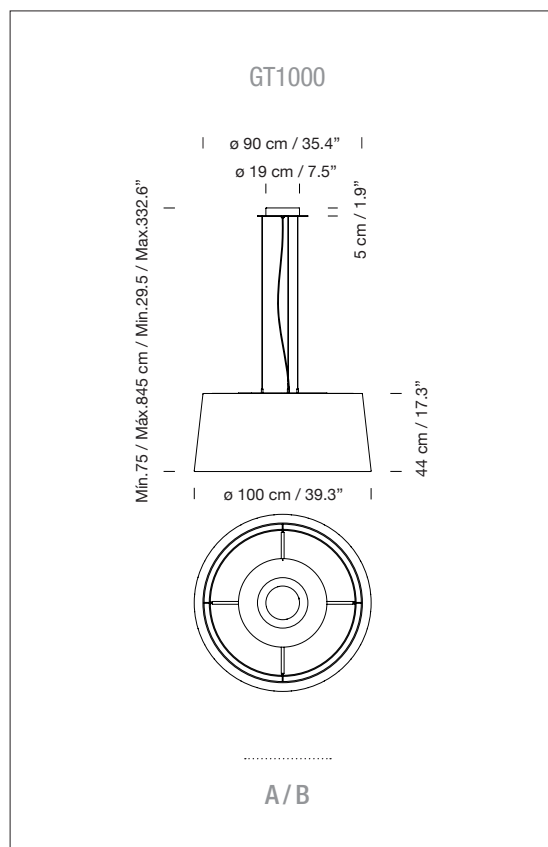

SANTA & COLE

APPROXIMATE WEIGHT (unpacked)

(A / B) GT1000: 12 Kg / 26.5 lb

(C / D) GT1500: 17 Kg / 37.5 lb

REGULATIONS

(A / C)

CE

IP 40

UNE-EN 60598

UNE-EN 55015

UNE-EN 60529

Non-class 2

Dry location only

UL-1598

E-353545

(B / D)

CE

IP 40

UNE-EN 60598

UNE-EN 55015

UNE-EN 62031

UNE-EN 61000-3-2

UNE 60529

UNE-EN 61347-3-13

Class 2

Dry location only

UL-1598

UL - 8750

E-336377

MAINTENANCE

Clean with a smooth cloth. It is advised not to use any ammonia, solvent or abrasive products.

OTHERS

The lamp are delivered in different packets.
The assembly instructions are delivered with the product.

MODELS