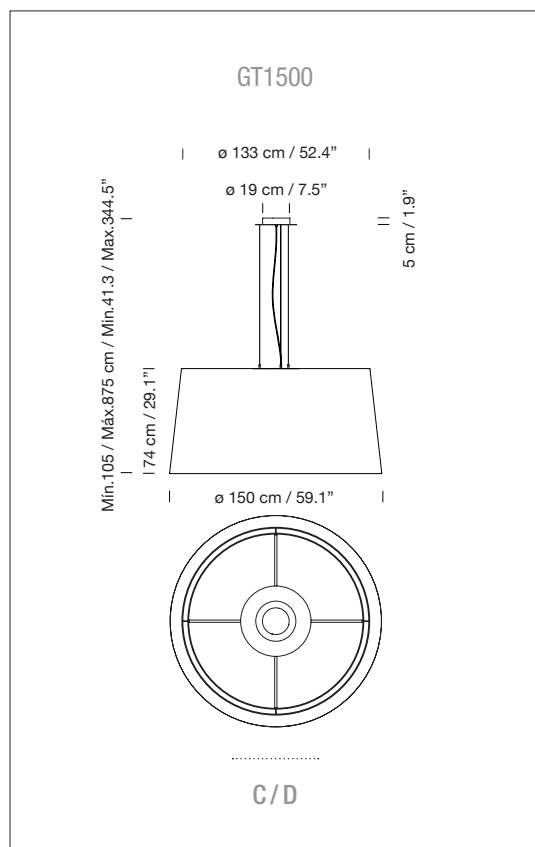

SANTA & COLE

APPROXIMATE WEIGHT (unpacked)

(A / B) GT1000: 12 Kg / 26.5 lb

(C / D) GT1500: 17 Kg / 37.5 lb

REGULATIONS

(A / C)

CE

IP 40

UNE-EN 60598

UNE-EN 55015

UNE-EN 60529

Non-class 2

Dry location only

UL-1598

E-353545

(B / D)

CE

IP 40

UNE-EN 60598

UNE-EN 55015

UNE-EN 62031

UNE-EN 61000-3-2

UNE 60529

UNE-EN 61347-3-13

Class 2

Dry location only

UL-1598

UL - 8750

E-336377

MAINTENANCE

Clean with a smooth cloth. It is advised not to use any ammonia, solvent or abrasive products.

OTHERS

The lamp are delivered in different packets.
The assembly instructions are delivered with the product.

MODELS