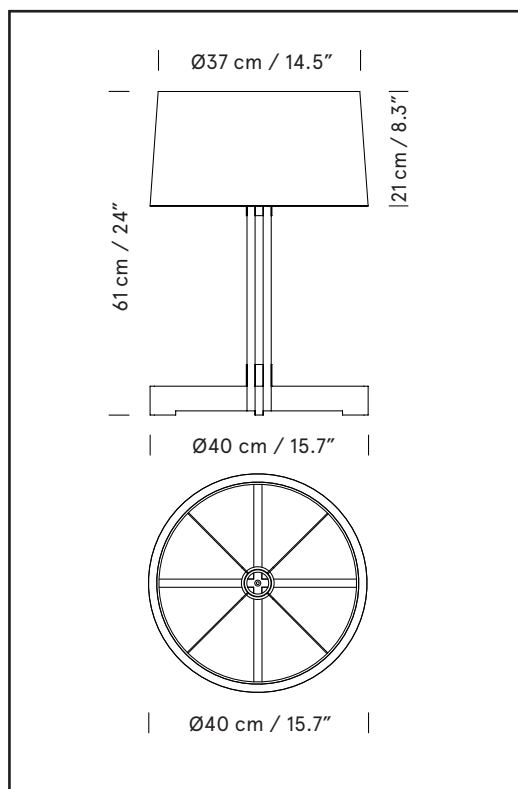

REGULATIONS

CE

☐

IP 20

UNE-EN 60598

UNE-EN 55015

UNE-EN 60529

Non-class 2

Dry location only

UL-153

E-352592

MAINTENANCE

Clean with a smooth cloth. It is advised not to use any ammonia, solvent or abrasive products.

OTHERS

The lamp is delivered in different packages.

The assembly instructions are delivered with the product.

MODEL