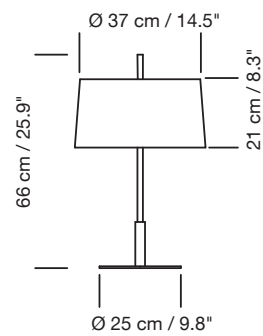

### GENERAL DESCRIPTION:

The Diana fixture is a combination of functional and compositional sobriety. A central metallic shaft of variable diameter supports a wide circular shade of white linen. The Diana Menor is an alternative for smaller spaces.

TC-HSE. 18-20W/827 EEC: A. Max. hgt. 130 mm / 5.1 "

2 x LED. 17-75W/827 Philips. ECC: A. Max. hgt. 130 mm / 5.1 "

EUROPE	AC	230Vac	50 Hz
USA/JAPAN/CANADA	AC	100/128Vac	60 Hz

Dimmer included.

Light source not included.

### OTHERS:

Luminaries are delivered in different packets.

The assembly instructions are delivered with the product.

( 1, 2 ) DIANA and DIANA MENOR table fixture

( 3, 4 ) DIANA and DIANA MAYOR floor fixture

# DIANA

(1.) DIANA table fixture

(2.) DIANA MENOR table fixture

(3.) DIANA floor fixture

(4.) DIANA MAYOR floor fixture