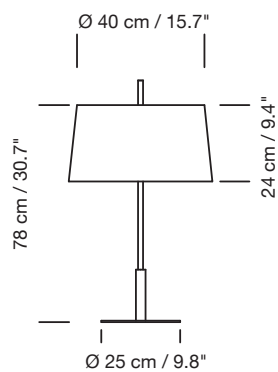

### GENERAL DESCRIPTION:

The Diana fixture is a combination of functional and compositional sobriety. A central metallic shaft of variable diameter supports a wide circular shade of white linen. The Diana Menor is an alternative for smaller spaces.

TC-HSE. 18-20W/827 EEC: A. Max. hgt. 130 mm / 5.1 "

2 x LED. 17-75W/827 Philips. ECC: A. Max. hgt. 130 mm / 5.1 "

EUROPE	AC	230Vac	50 Hz
USA/JAPAN/CANADA	AC	100/128Vac	60 Hz

Dimmer included.

Light source not included.

### OTHERS:

Luminaries are delivered in different packets.

The assembly instructions are delivered with the product.

( 1, 2 ) DIANA and DIANA MENOR table fixture

( 3, 4 ) DIANA and DIANA MAYOR floor fixture

# DIANA

(1.) DIANA table fixture

(2.) DIANA MENOR table fixture

(3.) DIANA floor fixture

(4.) DIANA MAYOR floor fixture