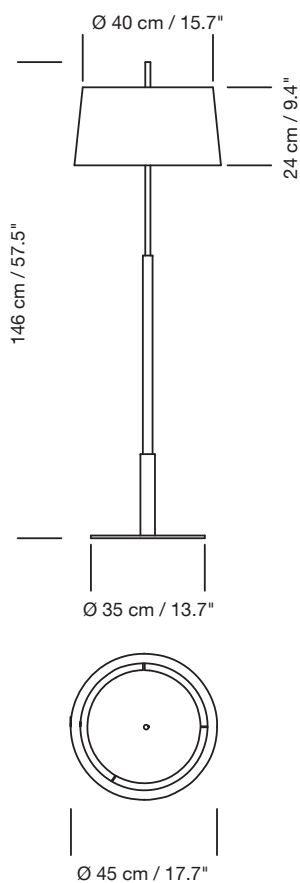

### GENERAL DESCRIPTION:

The Diana fixture is a combination of functional and compositional sobriety. A central metallic shaft of variable diameter supports a wide circular shade of white linen. The Diana Menor is an alternative for smaller spaces.

### APROXIMATE WEIGHT (unpacked):

(1.)DIANA table fixture	4 kg / 8.8 lb
(2.)DIANA MENOR table fixture	3,8 kg / 8.3 lb
(3.)DIANA floor fixture	9,6 kg / 21.1 lb
(4.)DIANA MAYOR floor fixture	12,5 kg / 27.5 lb

### TECHNICAL CHARACTERISTICS:

Bulbholder: E27 / E26

Light Source:

(1.)

2 x Adjustable self-ballasted compact fluorescent

TC-HSE. 18-20W/827 EEC: A. Max. hgt. 130 mm / 5.1 "

2 x LED. 12-60W/827 Philips. ECC: A. Max. hgt. 130 mm / 5.1 "

# DIANA

(1.) DIANA table fixture

(2.) DIANA MENOR table fixture

(3.) DIANA floor fixture

(4.) DIANA MAYOR floor fixture