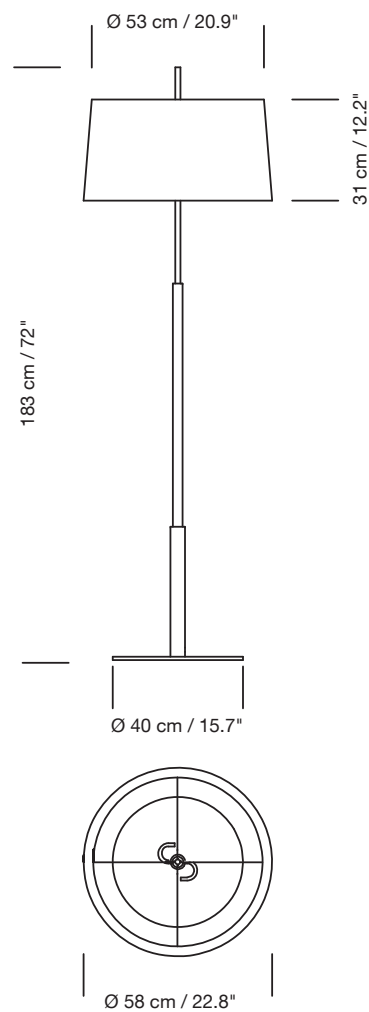

### GENERAL DESCRIPTION:

The Diana fixture is a combination of functional and compositional sobriety. A central metallic shaft of variable diameter supports a wide circular shade of white linen. The Diana Menor is an alternative for smaller spaces.

### APROXIMATE WEIGHT (unpacked):

(1.)DIANA table fixture	4 kg / 8.8 lb
(2.)DIANA MENOR table fixture	3,8 kg / 8.3 lb
(3.)DIANA floor fixture	9,6 kg / 21.1 lb
(4.)DIANA MAYOR floor fixture	12,5 kg / 27.5 lb

### TECHNICAL CHARACTERISTICS:

Bulbholder: E27 / E26

Light Source:

(1.)

2 x Adjustable self-ballasted compact fluorescent

TC-HSE. 18-20W/827 EEC: A. Max. hgt. 130 mm / 5.1 "

2 x LED. 12-60W/827 Philips. ECC: A. Max. hgt. 130 mm / 5.1 "

# DIANA

(1.) DIANA table fixture

(2.) DIANA MENOR table fixture

(3.) DIANA floor fixture

(4.) DIANA MAYOR floor fixture