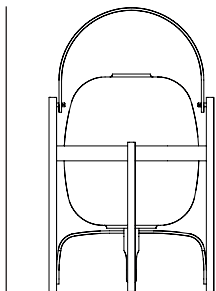

## Cesta

Miguel Milá, 1962

Table lamp

A magic hand-made lantern, made of a cherry wooden structure and an inner light globe. Its oval volume and handle make it an object-lamp, equally ideal for both tabletops and floors.

### GENERAL DESCRIPTION

Sumatran pine wood structure.

White opal engineering plastic lampshade.

Electric cable length: 4 m / 157.4".