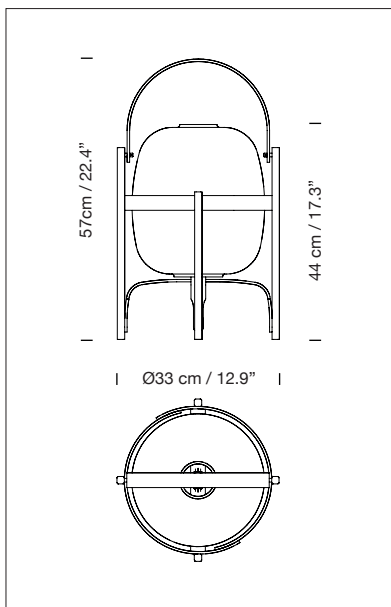

SANTA & COLE

APPROXIMATE WEIGHT (unpacked)

2,7 kg / 5.9 lb

REGULATIONS

CE

IP 20

UNE-EN 60598

UNE-EN 55015

UNE-EN 60529

Non-class 2

Dry location only

UL-153

E-352592

MAINTENANCE

Clean with a smooth cloth. It is advised not to use any ammonia, solvent or abrasive products.

OTHERS

The lamp is delivered in one packet.

The assembly instructions are delivered with the product.

MODEL

Collection

Table lamps

Wall lamps