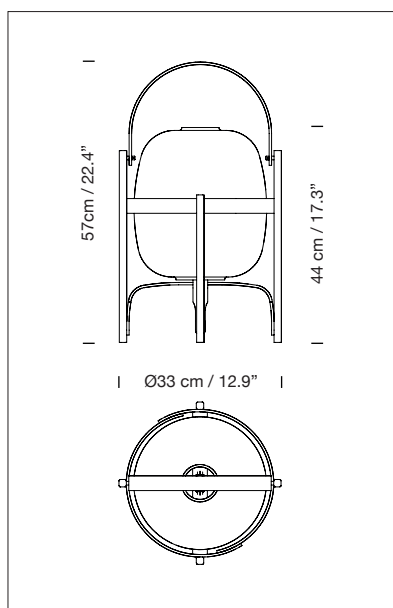

SANTA & COLE

APPROXIMATE WEIGHT (unpacked)

2,7 kg / 5.9 lb

REGULATIONS

CE

IP 20

UNE-EN 60598

UNE-EN 55015

UNE-EN 60529

Non-class 2

Dry location only

UL-153

E-352592

MAINTENANCE

Clean with a smooth cloth. It is advised not to use any ammonia, solvent or abrasive products.

OTHERS

The lamp is delivered in one packet.

The assembly instructions are delivered with the product.

MODEL

Collection

Table lamps

Wall lamps