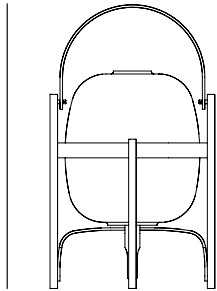

## Cesta

Miguel Milá, 1962

Table lamp

A magic hand-made lantern, made of a cherry wood structure and an inner light globe. Its oval volume and handle make it an object-lamp, equally ideal for both tabletops and floors.

### GENERAL DESCRIPTION

Cherry wood structure.

White opal engineering plastic lampshade.

Electric cable length: 4 m / 157.4".