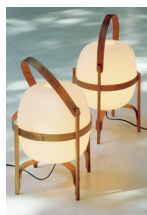

Collection

Table lamps

Cesta