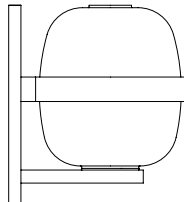

Aplique Care

Miguel Milá, 1962

Wall Lamp

The little sister of Miguel Milá's very famous Cesta lamp, both designed over fifty years ago. It is an iconic, almost traditional piece; the heiress of a moral design that adapts to us very naturally. Care retains the qualities and formal elegance of its big sister. Smaller and lighter to carry, it can be moved around easily, forging a new relationship with users.

GENERAL DESCRIPTION

Metal structure with dark bronze finish.
White opal engineering plastic lampshade.

LIGHT SOURCE

Recommended light sources:

LED bulb: 8 W*

Compact fluorescent: 11 W*

Incandescent: Max. 25 W*

E27-E26 (Max. hgt. 105 mm / 4.1")

Light source not included.

Compatible with bulbs of the energy

efficiency class (E.C.C): A+... E.

Lamp suitable only for indoor use.

Always use this light sources or equivalent.

Input voltage: 100, 120, 230 VAC
(50 Hz / 60 Hz) According to destination.

*UL market: 7 W.