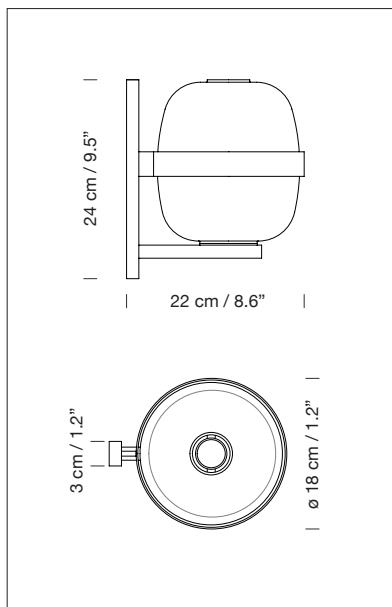

SANTA & COLE

APPROXIMATE WEIGHT (unpacked)

1,55 kg / 3.31 lb

REGULATIONS

CE

IP 20

UNE-EN 60598

UNE-EN 55015

UNE-EN 60529

Non-class 2

Dry location only

UL-1598

E-353545

MAINTENANCE

Clean with a smooth cloth. It is advised not to use any ammonia, solvent or abrasive products.

OTHERS

The lamp are delivered in different packets.

The assembly instructions are delivered with the product.

MODEL

Collection

Table lamps