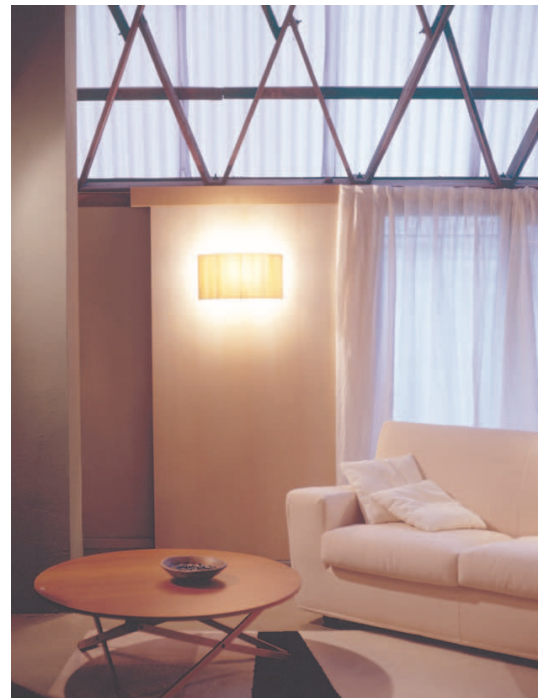

APPROXIMATE WEIGHT (unpacked)

(1.)COMODÍN RECTANGULAR 0,3kg
(2.)COMODÍN CUADRADO 0,3kg

TECHNICAL CHARACTERISTICS

Bulbholder: E27/E26

Light Source:

Self-ballasted micro globe compact fluorescent
TCG-SE. 7-11W/825 EEC: A. Max. hgt. 85 mm

EUROPE AC 230V 50 Hz
USA/JAPAN AC 110/128V 60 HZ

Light source not included.
Luminaries only suitable for indoor use.
Always use the light source recommended or equivalent.

The luminaries comply with the following regulations:

UNE-EN 60598
UNE-EN 55015

STRUCTURE

Chrome-plated structure.

LAMPSHADE

Shade available in nine different finishes: stitched beige cardboard, natural ribbon, Siena (Alvar Aalto), Siena Shadow (Alvar Aalto), Patio Musta (Elissa Aalto), Trapez (Ame Jacobsen), Unisol (Verner Panton), Dot Pattern (Charles & Ray Earnes) and Small Dot Pattern (Charles & Ray Earnes).

MAINTENANCE

Clean with a smooth cloth. Do not use ammonia products, solvents, abrasives, etc.

OTHERS

The luminaries are delivered in different packets.
The assembly instructions are delivered with the product.
One batch of the same model is formed by minimum 10 units.