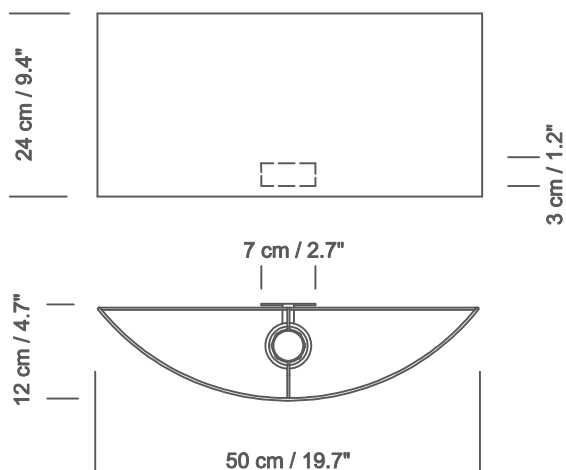

1. COMODÍN RECTANGULAR