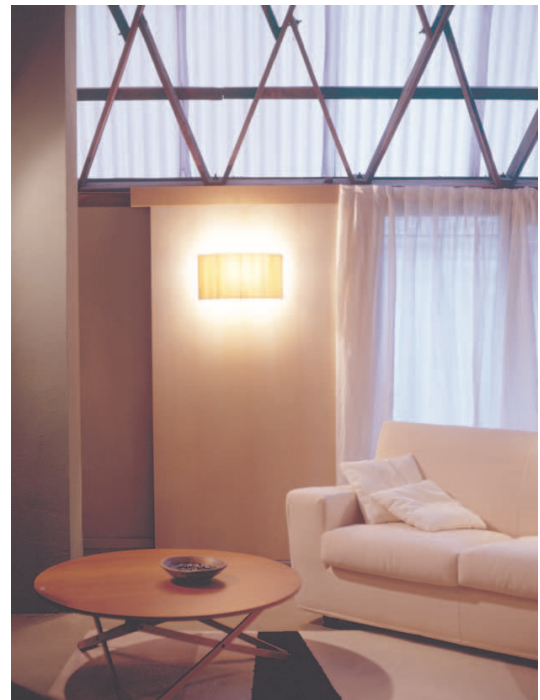

APPROXIMATE WEIGHT (unpacked):

1. COMODÍN RECTANGULAR	0,3kg
2. COMODÍN CUADRADO	0,3kg

TECHNICAL CHARACTERISTICS:

Bulbholder: E27/E26

Light Source:

Self-ballasted micro globe compact fluorescent
TCG-SE. 7-11W/825 EEC: A. Max. hgt. 85 mm

EUROPE	AC	230V	50 Hz
USA/JAPAN	AC	110/128V	60 HZ

Light source not included.

Luminaries only suitable for indoor use.

Always use the light source recommended or equivalent.

The luminaries comply with the following regulations:

UNE-EN 60598
UNE-EN 55015

STRUCTURE:

Chrome-plated structure.

LAMPSHADE:

Shade available in nine different finishes: stitched beige cardboard, natural ribbon, Siena (Alvar Aalto), Siena Shadow (Alvar Aalto), Patio Musta (Elissa Aalto), Trapez (Ame Jacobsen), Unisol (Verner Panton), Dot Pattern (Charles & Ray Earnes) and Small Dot Pattern (Charles & Ray Earnes).

MAINTENANCE:

Clean with a smooth cloth. Do not use ammonia products, solvents, abrasives, etc.

OTHERS:

The luminaries are delivered in different packets.

The assembly instructions are delivered with the product.

One batch of the same model is formed by minimum 10 units.