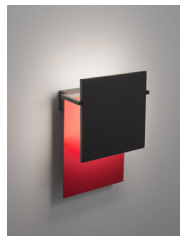

BlancoWhite D2

Antoni Arola, 2013
Table lamps

A sturdy tabletop lamp that plays with the symmetry of round plates – the upper luminescent and the lower illuminated. The solid lower disc provides stability to the fullness of the luminous disc, creating a whole that is both robust and graceful. Available in the two basic colours of the BlancoWhite family – graphite black and white. The intelligence of LED at its best.

MODELS

BlancoWhite Collection

Table fixture

C1 table

R1 table

R2 table

R3 table

D2 table

R1 table rotating

Hanging fixture

D1 / D1 ceiling up&down
D2 / D2 ceiling up&down

Golden Gate

R3 ceiling

Wall fixture

C1 / C1 wall rotating
R1 / R1 wall rotating

C1 wall rotating scene