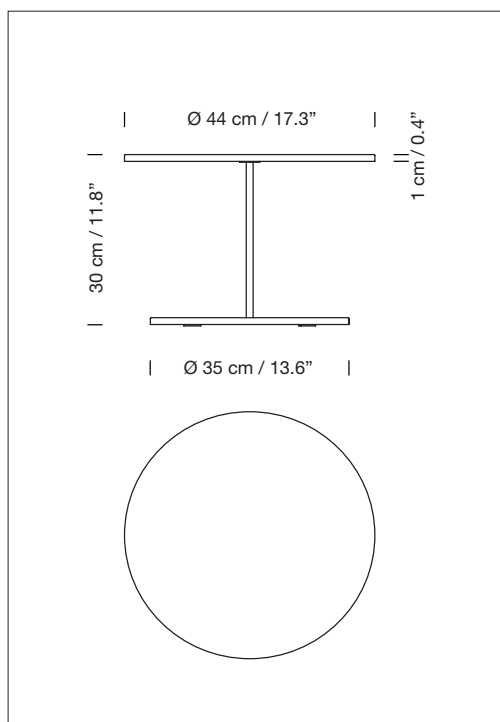

APPROXIMATE WEIGHT (unpacked)

BlancoWhite R1 table rotating: 10 Kg / 22 lb

STANDARDS

CE

IP 20

UNE-EN 60598

UNE-EN 55015

UNE-EN 62031

UNE-EN 61000-3-2

UNE 60529

MAINTENANCE

Clean with a smooth cloth. It is advised not to use any ammonia, solvent or abrasive products.

OTHERS

The fixture is delivered in one packet.
The assembly instructions are delivered with the product.

MODELS