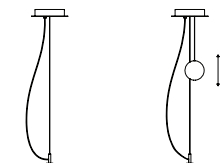

BlancoWhite

D1 / D2

Antoni Arola, 2013

Hanging lamps

D1 ceiling / D1 ceiling up&down

A

B

D2 ceiling / D2 ceiling up&down

C

D

An extension of the BlancoWhite family, in which a thin, one-centimetre plate determines the thickness in the form of all the structures. With or without a counterweight, the round hanging lamps form luminous discs with great warmth and light efficiency. Available in the two basic colours of the BlancoWhite family – graphite and white. The intelligence of LED at its best.

GENERAL DESCRIPTION

S&C white or graphite metal structure with matte finish.

Circular metal ceiling plate with equipment incorporated.

Option of Up&Down counterweight to adjust height (B / D).

Electric cable length: 3 m / 117".