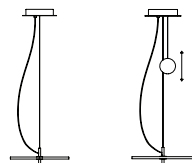

BlancoWhite

D1 / D2

Antoni Arola, 2013

Hanging lamps

D1 ceiling / D1 ceiling up&down

A

B

D2 ceiling / D2 ceiling up&down

GENERAL DESCRIPTION

S&C white or graphite metal structure with matte finish.

Circular metal ceiling plate with equipment incorporated.

Option of Up&Down counterweight to adjust height (B / D).

Electric cable length: 3 m / 117".