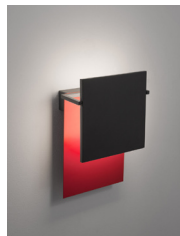

C

D

An extension of the BlancoWhite family, in which a thin, one-centimetre plate determines the thickness in the form of all the structures. With or without a counterweight, the round hanging lamps form luminous discs with great warmth and light efficiency. Available in the two basic colours of the BlancoWhite family – graphite and white. The intelligence of LED at its best.

GENERAL DESCRIPTION

S&C white or graphite metal structure with matte finish.

Circular metal ceiling plate with equipment incorporated.

Option of Up&Down counterweight to adjust height (B / D).

Electric cable length: 3 m / 117".

MODELS

BlancoWhite Collection

Table fixture

C1 table

R2 table

R3 table

R1 table rotating

Hanging fixture

D1 / D2 ceiling
D1 / D2 ceiling up&down

Golden Gate

R3 ceiling

Wall fixture

C1 / R1 wall rotating
R1 wall

C1 wall rotating scene