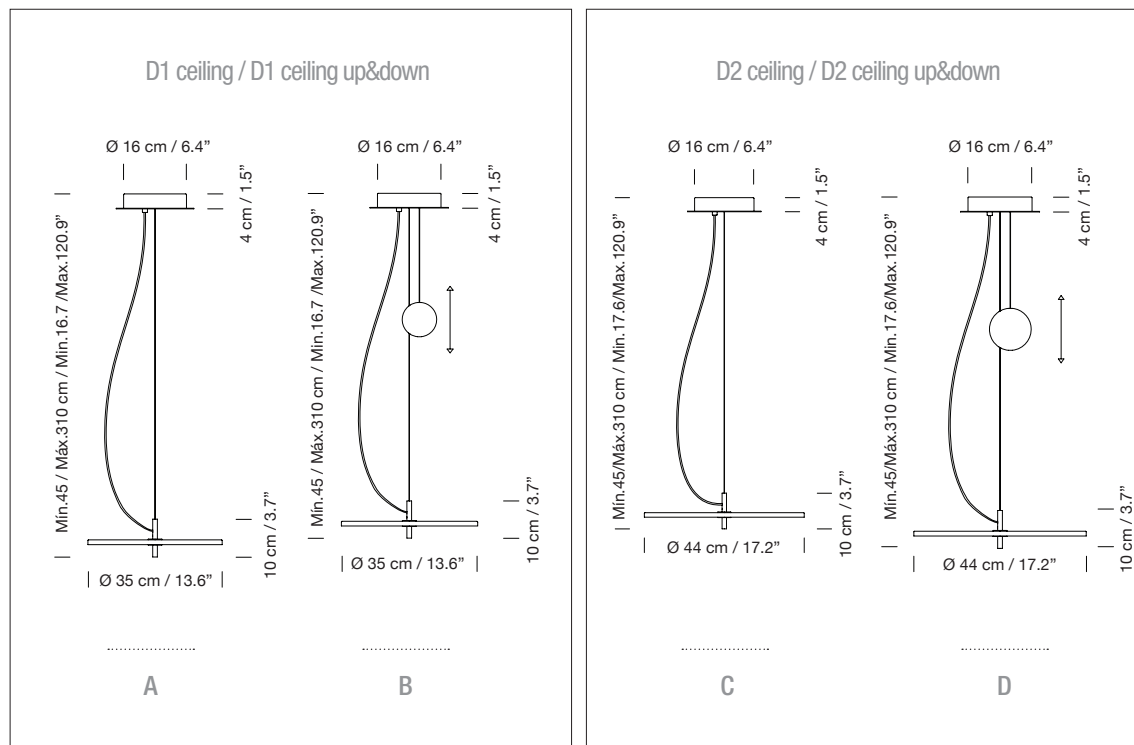

SANTA & COLE

APPROXIMATE WEIGHT (unpacked)

- (A) BlancoWhite D1 ceiling: 3 kg / 6.6 lb
- (B) BlancoWhite D1 ceiling up&down: 4 kg / 8.8 lb
- (C) BlancoWhite D2 ceiling: 4 kg / 8.8 lb
- (D) BlancoWhite D2 ceiling up&down: 5 kg / 11 lb

REGULATIONS

CE

IP 20

UNE-EN 60598

UNE-EN 55015

UNE-EN 62031

UNE-EN 61000-3-2

UNE-EN 60529

UNE-EN 61347-2-13

MAINTENANCE

Wipe clean with a soft cloth dampened with water. Do not use ammonia, solvents or abrasive cleaning products as these could damage the surface.

OTHERS

The lamp are delivered in different packets.
The assembly instructions are delivered with the product.

MODELS