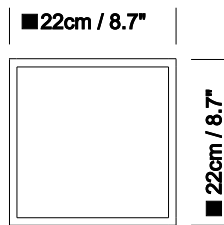

BLANCOWHITE

1. BLANCOWHITE E1